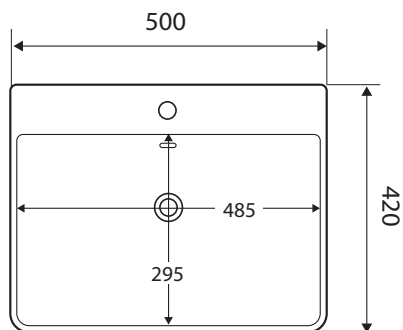

BASINS

PETRA

Above Counter Basin

1 tap hole • \$249 • RB2173

3 tap holes • \$299 • RB2173-3

- Gloss white ceramic
- Glazed on the back side
- One or three tap holes, with overflow
- Requires 32mm waste with overflow (not included)
- Capacity: 5 litres