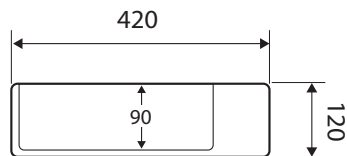

BASINS

PETRA

Above Counter Basin

1 tap hole • \$249 • RB2173

3 tap holes • \$299 • RB2173-3

- Gloss white ceramic
- Glazed on the back side
- One or three tap holes, with overflow
- Requires 32mm waste with overflow (not included)
- Capacity: 5 litres