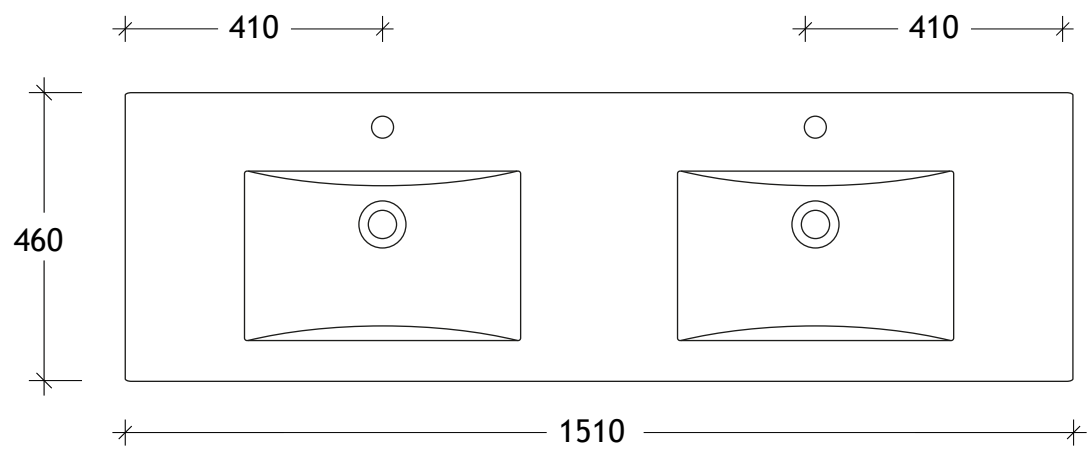

NAME:	GCTRA1500WKD
SIZE:	1500
WK/WH:	WITH KICK
CONFIGURATION:	DOUBLE BOWL

PLEASE NOTE: Do not perform any plumbing rough in prior to taking delivery of your vanity, as all measurements are nominal and are subject to change. Measure exact locations from your vanity once it is on site.