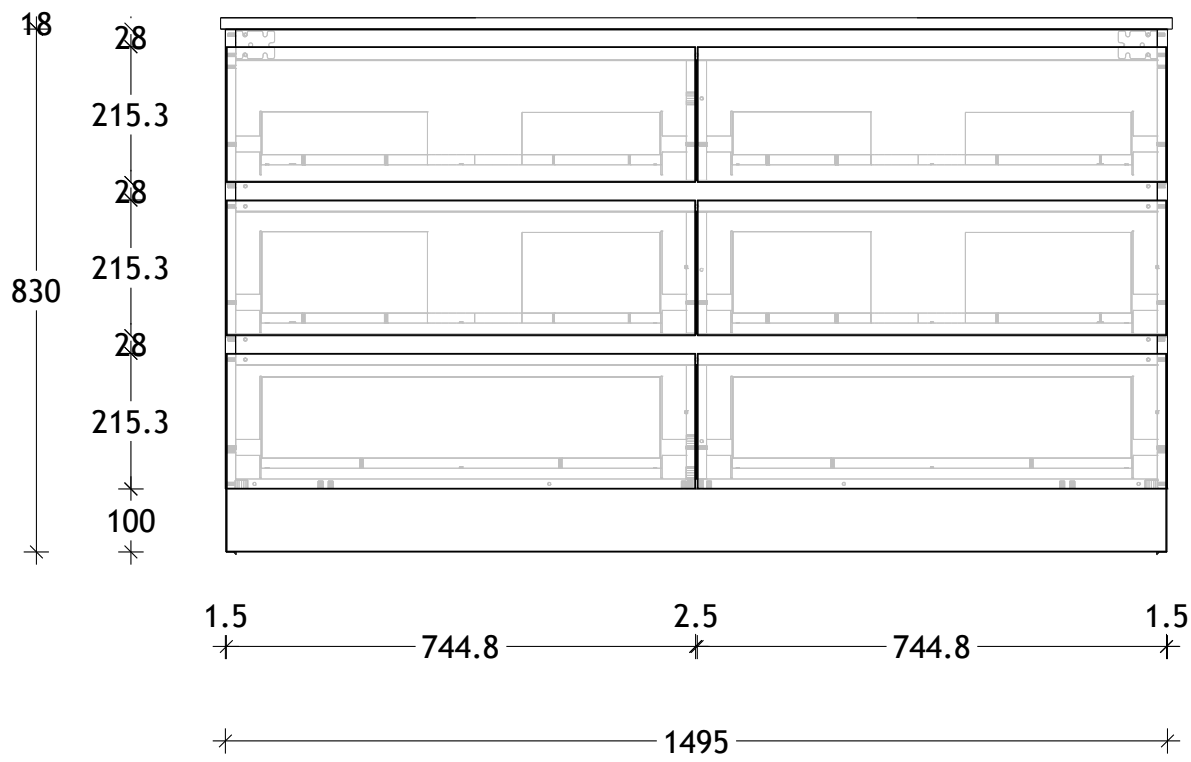

NAME:	GCTRA1500WKD
SIZE:	1500
WK/WH:	WITH KICK
CONFIGURATION:	DOUBLE BOWL

PLEASE NOTE: Do not perform any plumbing rough in prior to taking delivery of your vanity, as all measurements are nominal and are subject to change. Measure exact locations from your vanity once it is on site.