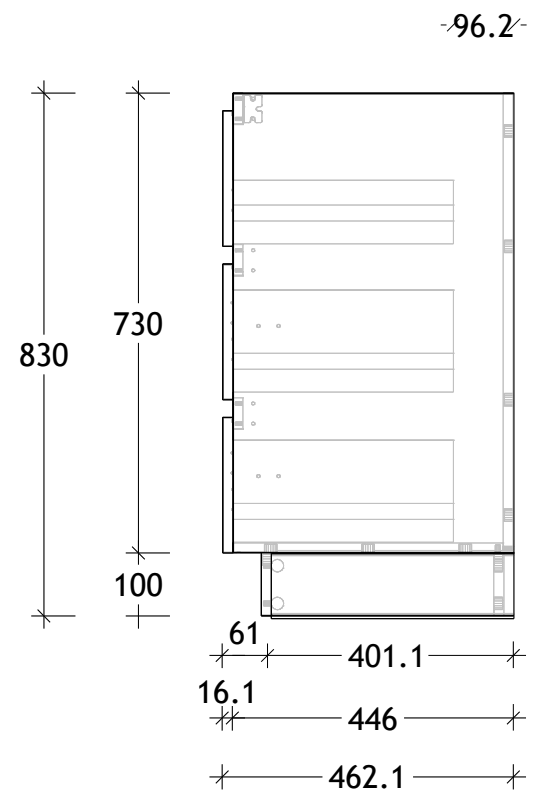

NAME:	GCTRA1500WKD
SIZE:	1500
WK/WH:	WITH KICK
CONFIGURATION:	DOUBLE BOWL

PLEASE NOTE: Do not perform any plumbing rough in prior to taking delivery of your vanity, as all measurements are nominal and are subject to change. Measure exact locations from your vanity once it is on site.