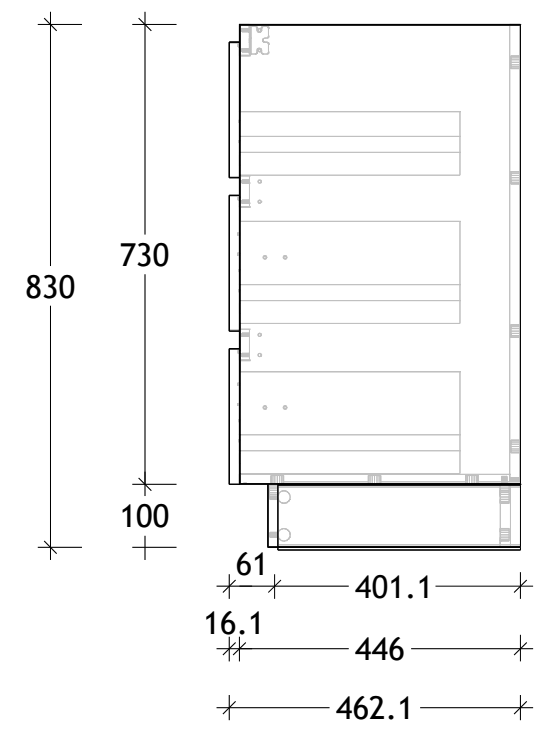

NAME:	GCTRA1200WKS
SIZE:	1200
WK/WH:	WITH KICK
CONFIGURATION:	CENTRE BOWL

-96.2-

PLEASE NOTE: Do not perform any plumbing rough in prior to taking delivery of your vanity, as all measurements are nominal and are subject to change. Measure exact locations from your vanity once it is on site.