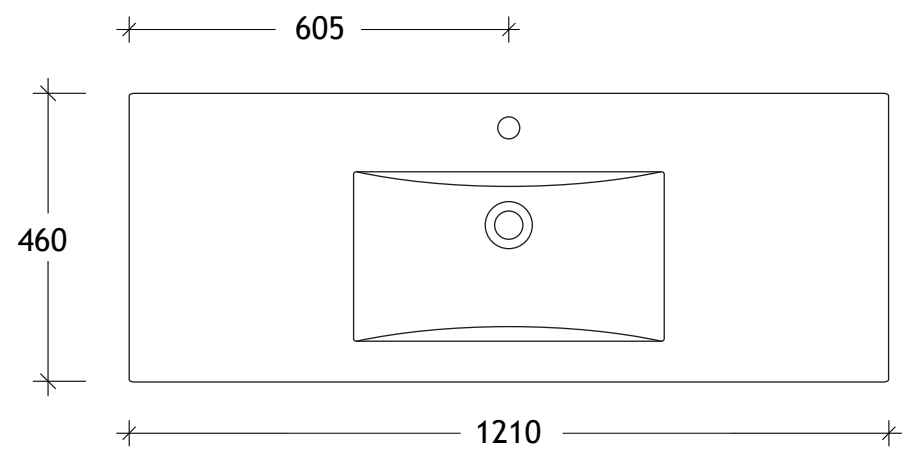

NAME:	GCTRA1200WKS
SIZE:	1200
WK/WH:	WITH KICK
CONFIGURATION:	CENTRE BOWL

-96.2-

PLEASE NOTE: Do not perform any plumbing rough in prior to taking delivery of your vanity, as all measurements are nominal and are subject to change. Measure exact locations from your vanity once it is on site.