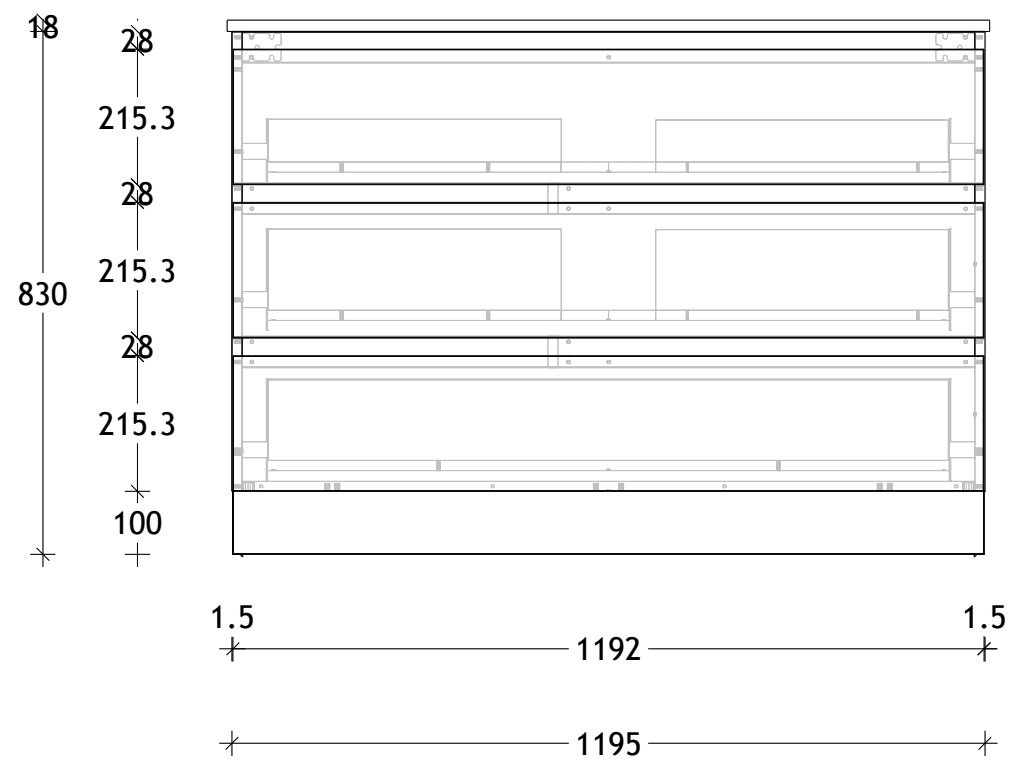

NAME:	GCTRA1200WKS
SIZE:	1200
WK/WH:	WITH KICK
CONFIGURATION:	CENTRE BOWL

-96.2-

PLEASE NOTE: Do not perform any plumbing rough in prior to taking delivery of your vanity, as all measurements are nominal and are subject to change. Measure exact locations from your vanity once it is on site.