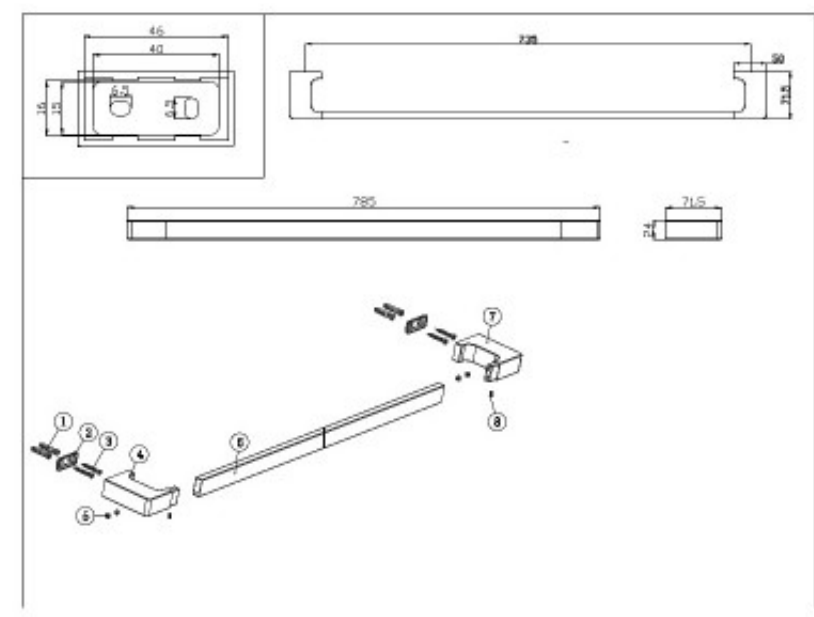

Edge II Single Towel Rail 785mm

Product Code:159543

1800 RAYMOR
raymor.com.au

Raymor
more like you

Edge II Single Towel Rail 785mm

PRODUCT SPECIFICATION

Product Code	159543
Material	Brass Construction
Finish	Chrome
Warranty	Visit raymor.com.au
Size	785mm

Printed:27/09/2020

© Raymor 2017. All rights reserved.

All measurements are in millimetres and are to be used as a guide only. Specifications and materials may change without notice. Whilst all care has been taken to ensure that all details are correct at the time of print we reserve the right to correct any errors, inaccuracies or omissions or to change or update any details or information at any time without notice.