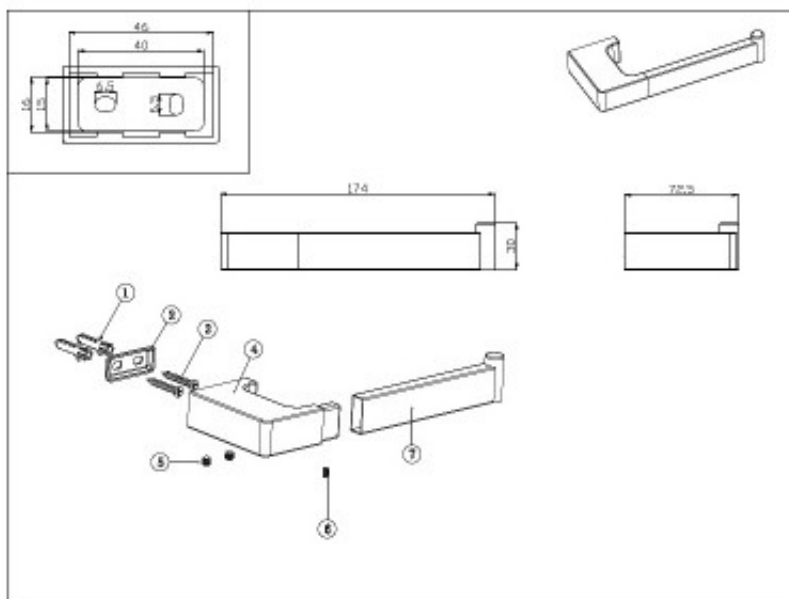

Edge II Toilet Roll Holder

Product Code:159546

1800 RAYMOR
raymor.com.au

Raymor
more like you

Edge II Toilet Roll Holder

PRODUCT SPECIFICATION

Product Code	159546
Material	Brass Construction
Finish	Chrome
Warranty	Visit raymor.com.au

Printed:27/09/2020

© Raymor 2017. All rights reserved.

All measurements are in millimetres and are to be used as a guide only. Specifications and materials may change without notice. Whilst all care has been taken to ensure that all details are correct at the time of print we reserve the right to correct any errors, inaccuracies or omissions or to change or update any details or information at any time without notice.