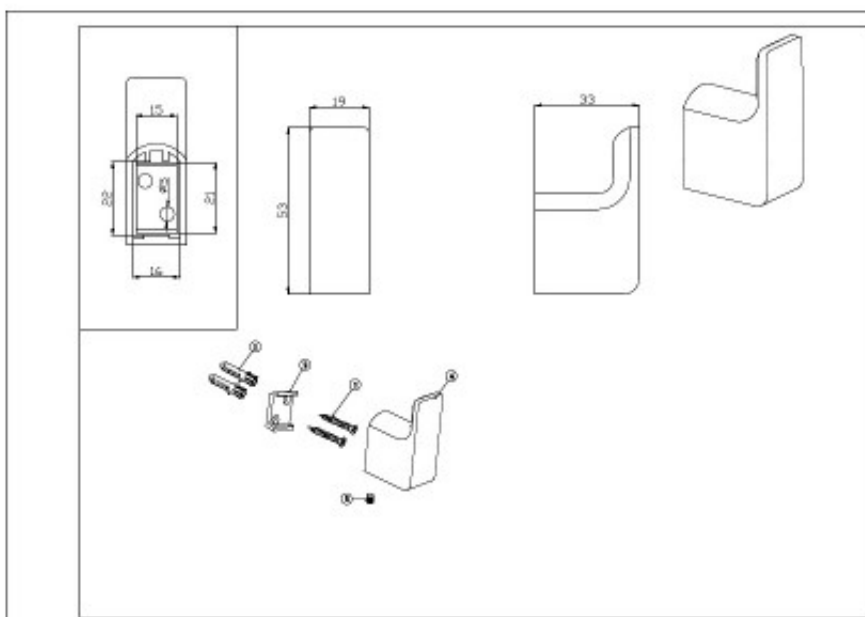

Edge II Robe Hook

Product Code:159545

1800 RAYMOR
raymor.com.au

Raymor
more like you

Edge II Robe Hook

PRODUCT SPECIFICATION

Product Code	159545
Material	Brass Construction
Finish	Chrome
Warranty	Visit raymor.com.au

Printed:27/09/2020

© Raymor 2017. All rights reserved.

All measurements are in millimetres and are to be used as a guide only. Specifications and materials may change without notice. Whilst all care has been taken to ensure that all details are correct at the time of print we reserve the right to correct any errors, inaccuracies or omissions or to change or update any details or information at any time without notice.