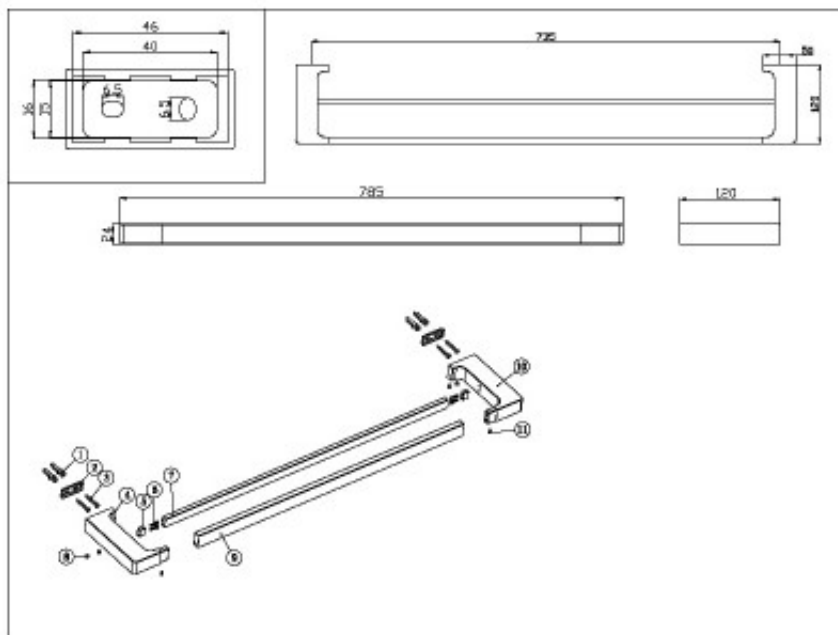

Edge II Double Towel Rail 785mm

Product Code:159544

1800 RAYMOR
raymor.com.au

Raymor
more like you

Edge II Double Towel Rail 785mm

PRODUCT SPECIFICATION

Product Code	159544
Material	Brass Construction
Finish	Chrome
Warranty	Visit raymor.com.au
Size	785mm

Printed:27/09/2020

© Raymor 2017. All rights reserved.

All measurements are in millimetres and are to be used as a guide only. Specifications and materials may change without notice. Whilst all care has been taken to ensure that all details are correct at the time of print we reserve the right to correct any errors, inaccuracies or omissions or to change or update any details or information at any time without notice.