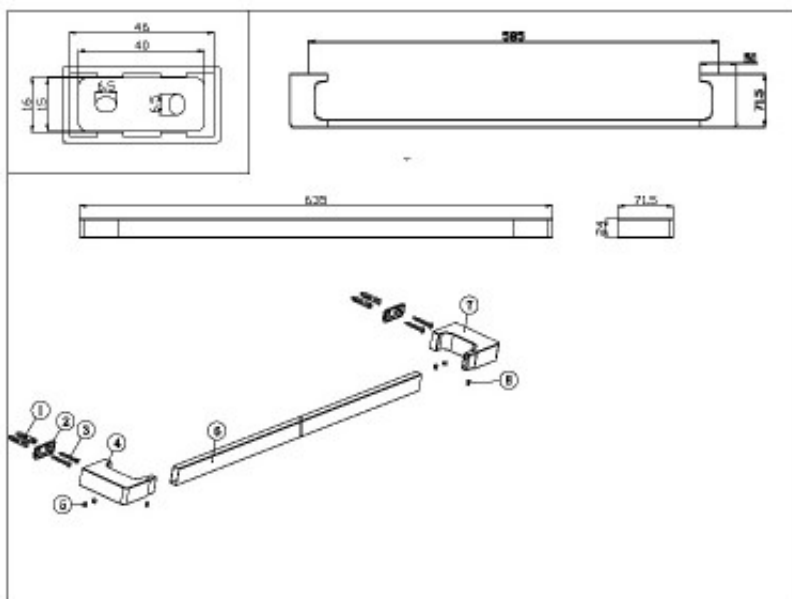

Edge II Single Towel Rail 635mm

Product Code:159541

1800 RAYMOR
raymor.com.au

Raymor
more like you

Edge II Single Towel Rail 635mm

PRODUCT SPECIFICATION

Product Code	159541
Material	Brass Construction
Finish	Chrome
Warranty	Visit raymor.com.au
Size	635mm

Printed:27/09/2020

© Raymor 2017. All rights reserved.

All measurements are in millimetres and are to be used as a guide only. Specifications and materials may change without notice. Whilst all care has been taken to ensure that all details are correct at the time of print we reserve the right to correct any errors, inaccuracies or omissions or to change or update any details or information at any time without notice.