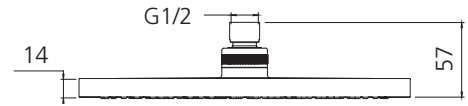

Rome

RO26500MB

Matte Black Shower Rose

Specifications /

WELs rating	3 Stars, 9L per minute
Temperature rating (min / max)	1°C - 65°C
Pressure rating (min / max)	150 kPa - 500 kPa
Finish	Matte black
Materials	ABS Plastic
Water supply	Mains
Connections	G 1/2 Female
Product weight	0.66kg
Parts List	Shower head x 1
Warranty	2 years shower head; 1 year finish and labour (refer to oliveri.com.au)
Maintenance and care instructions	All surfaces should be cleaned with mild liquid detergent or soap and water. Do not use cream cleaners or citrus based cleaning products, as they are abrasive. Use of unsuitable cleaning agents may damage the surface. Any damage caused in this way will not be covered by warranty.