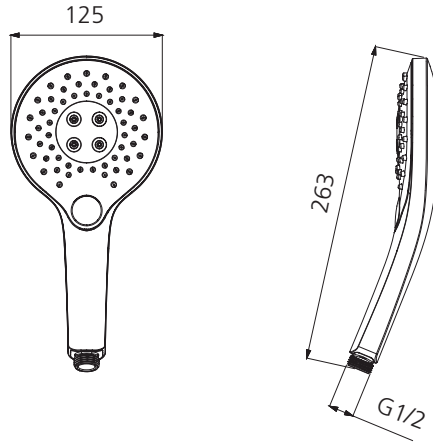

Rome

RO147013HMB

Matte Black Hand Shower Head

Specifications /

WELs rating	3 Stars, 9L per minute
Temperature rating (min / max)	1°C - 65°C
Pressure rating (min / max)	150 kPa - 500 kPa
Finish	Matte black (powder coated)
Shower head functions	Three spray functions
Materials	ABS Plastic
Water supply	Mains
Connections	G 1/2 BSP
Product weight	0.27kg
Parts List	Hand shower x 1
Warranty	2 years plastic hand piece; 1 year finish and labour (refer to oliveri.com.au)
Maintenance and care instructions	All surfaces should be cleaned with mild liquid detergent or soap and water. Do not use cream cleaners or citrus based cleaning products, as they are abrasive. Use of unsuitable cleaning agents may damage the surface. Any damage caused in this way will not be covered by warranty.