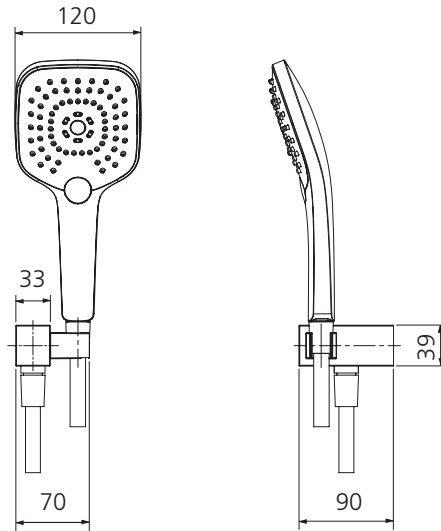

# Monaco

**MO168013BCR**

Chrome Hand Shower With Bracket

All dimensions in mm

## Specifications /

<b>WELs rating</b>	3 Stars, 9L per minute
<b>Temperature rating (min / max)</b>	1°C - 65°C
<b>Pressure rating (min / max)</b>	150 kPa - 500 kPa
<b>Finish</b>	Chrome (electroplating)
<b>Shower head functions</b>	Three spray functions
<b>Materials</b>	Brass/ABS Plastic
<b>Water supply</b>	Mains
<b>Connections</b>	G 1/2 BSP
<b>Mounting methods</b>	Wall mounted
<b>Product weight</b>	0.71kg
<b>Parts List</b>	Hand shower x 1, wall bracket x 1, hose x 1
<b>Warranty</b>	15 years main body; 2 years shower head, shower arm, plastic hand piece, hose, seals, o'rings; 1 year finish and labour (refer to <a href="http://oliveri.com.au">oliveri.com.au</a> )
<b>Maintenance and care instructions</b>	All surfaces should be cleaned with mild liquid detergent or soap and water. Do not use cream cleaners or citrus based cleaning products, as they are abrasive. Use of unsuitable cleaning agents may damage the surface. Any damage caused in this way will not be covered by warranty.