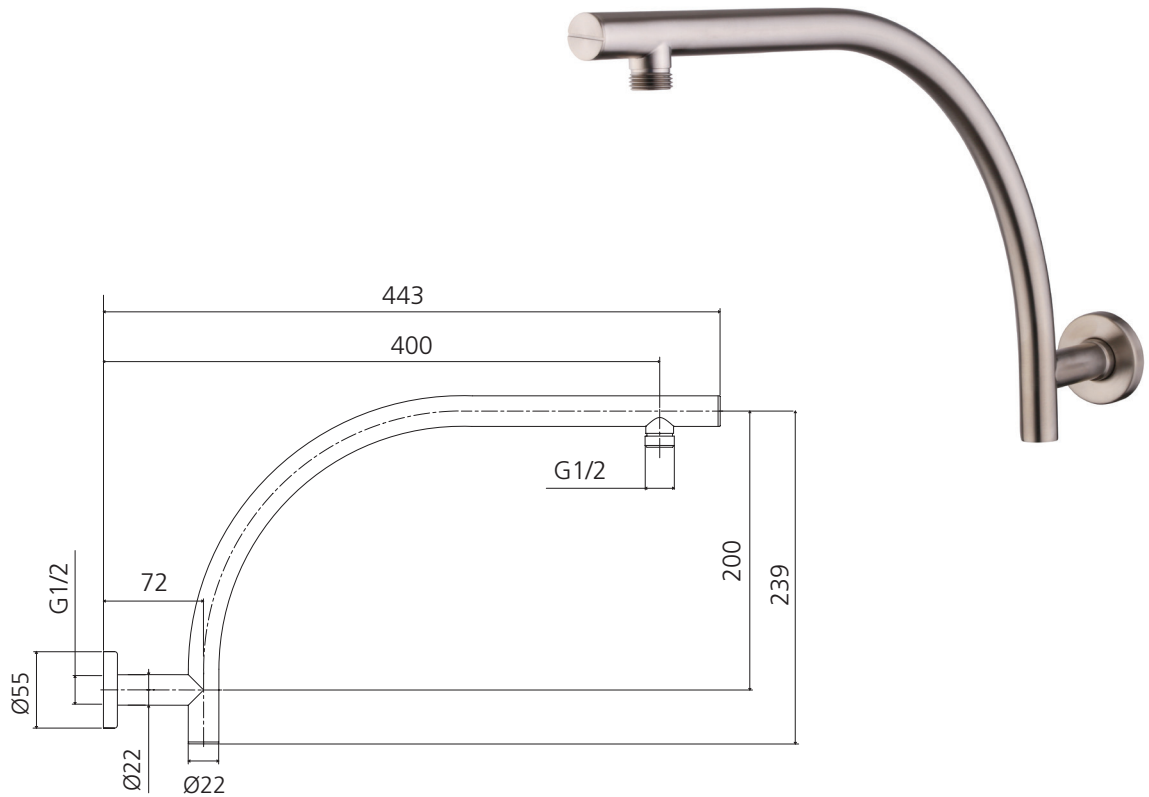

# Rome

**RO0008BN**

Brushed Nickel Raised Wall Mounted Shower Arm

All dimensions in mm

## Specifications /

<b>WELs rating</b>	NA
<b>Temperature rating (min / max)</b>	1°C - 65°C
<b>Pressure rating (min / max)</b>	150 kPa - 500 kPa
<b>Finish</b>	Brushed nickel (PVD)
<b>Materials</b>	Brass
<b>Water supply</b>	Mains
<b>Connections</b>	G 1/2 Female
<b>Mounting methods</b>	Wall mounted
<b>Product weight</b>	0.74kg
<b>Parts List</b>	Shower arm x 1, flange x 1
<b>Warranty</b>	2 years shower arm, 1 year finish and labour (refer to <a href="http://oliveri.com.au">oliveri.com.au</a> )
<b>Maintenance and care instructions</b>	All surfaces should be cleaned with mild liquid detergent or soap and water. Do not use cream cleaners or citrus based cleaning products, as they are abrasive. Use of unsuitable cleaning agents may damage the surface. Any damage caused in this way will not be covered by warranty.