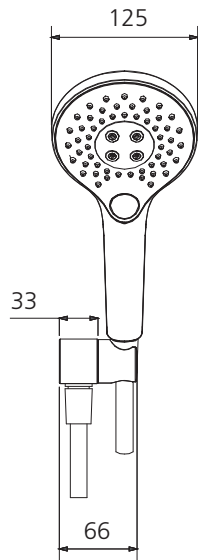

Rome

RO147013BCR

Chrome Hand Shower With Bracket

Specifications /

WELs rating	3 Stars, 9L per minute
Temperature rating (min / max)	1°C - 65°C
Pressure rating (min / max)	150 kPa - 500 kPa
Finish	Chrome (electroplating)
Shower head functions	Three spray functions
Materials	Brass/ABS Plastic
Water supply	Mains
Connections	G 1/2 BSP
Mounting methods	Wall mounted
Product weight	0.68kg
Parts List	Hand shower x 1, wall bracket x 1, hose x 1
Warranty	15 years main body; 2 years shower head, shower arm, plastic hand piece, hose, seals, o'rings; 1 year finish and labour (refer to oliveri.com.au)
Maintenance and care instructions	All surfaces should be cleaned with mild liquid detergent or soap and water. Do not use cream cleaners or citrus based cleaning products, as they are abrasive. Use of unsuitable cleaning agents may damage the surface. Any damage caused in this way will not be covered by warranty.