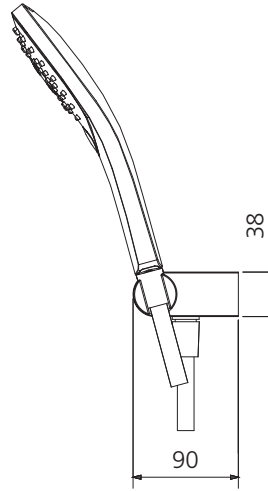

Rome

RO147013BCR

Chrome Hand Shower With Bracket

Specifications /

WELs rating	3 Stars, 9L per minute
Temperature rating (min / max)	1°C - 65°C
Pressure rating (min / max)	150 kPa - 500 kPa
Finish	Chrome (electroplating)
Shower head functions	Three spray functions
Materials	Brass/ABS Plastic
Water supply	Mains
Connections	G 1/2 BSP
Mounting methods	Wall mounted
Product weight	0.68kg
Parts List	Hand shower x 1, wall bracket x 1, hose x 1
Warranty	15 years main body; 2 years shower head, shower arm, plastic hand piece, hose, seals, o'rings; 1 year finish and labour (refer to oliveri.com.au)
Maintenance and care instructions	All surfaces should be cleaned with mild liquid detergent or soap and water. Do not use cream cleaners or citrus based cleaning products, as they are abrasive. Use of unsuitable cleaning agents may damage the surface. Any damage caused in this way will not be covered by warranty.