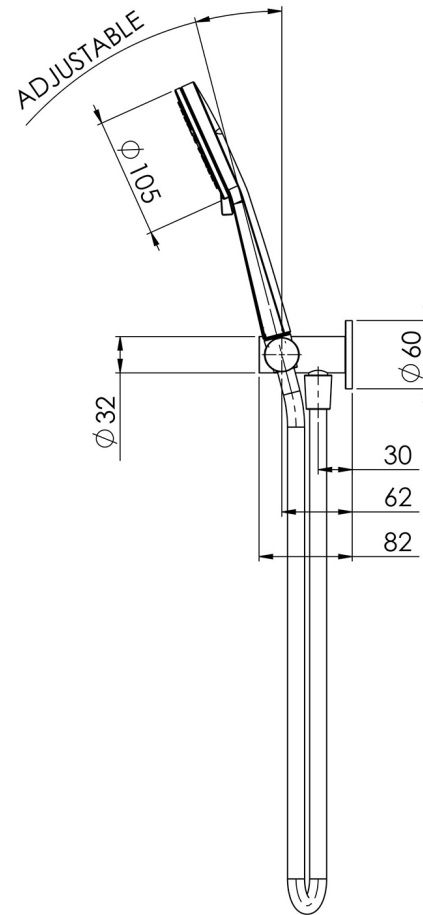

VIVID SLIMLINE

VIVID SLIMLINE HAND SHOWER

SPECIFICATIONS

AVAILABLE IN

VS6630-00
Chrome

VS6630-40
Brushed
Nickel

VS6630-10
Matte Black

INFORMATION