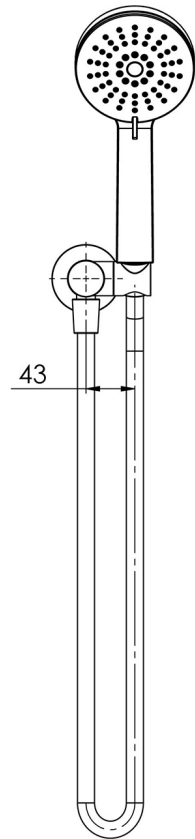

VIVID SLIMLINE

VIVID SLIMLINE HAND SHOWER

SPECIFICATIONS

AVAILABLE IN

VS6630-00
Chrome

VS6630-40
Brushed
Nickel

VS6630-10
Matte Black

INFORMATION

Temperature Rating
1 - 75°C

Pressure Rating
150 - 500kPa

MAINTENANCE AND CARE:

- All surfaces should be cleaned with mild liquid detergent or soap and water.
- Do not use cream cleaners or citrus based cleaning products, as they are abrasive.
- Use of unsuitable cleaning agents may damage the surface.
- Any damage caused in this way will not be covered by warranty.