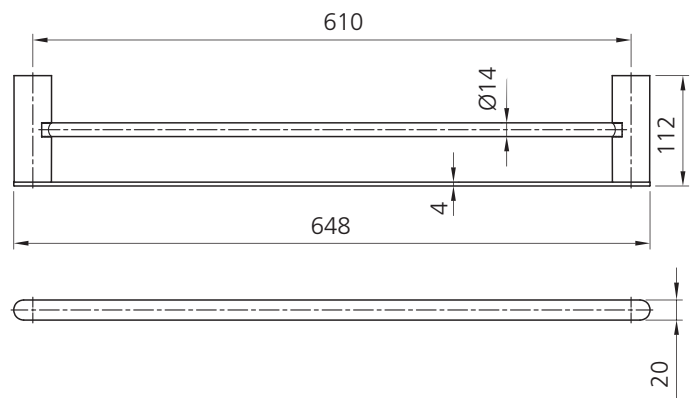

Madrid

MA824EC3MB

Matte Black Double Towel Rail 650mm

Specifications /

Materials	Zinc alloy / stainless steel
Finish	Matte black (powder coated)
Mounting method	Wall mounting, four point fixing
Parts list	Towel rail, fixing set
Warranty	7 years parts; 1 year parts and labour (refer to oliveri.com.au)
Maintenance and care instructions	All surfaces should be cleaned with mild liquid detergent or soap and water. Do not use cream cleaners or citrus based cleaning products, as they are abrasive. Use of unsuitable cleaning agents may damage the surface. Any damage caused in this way will not be covered by warranty.