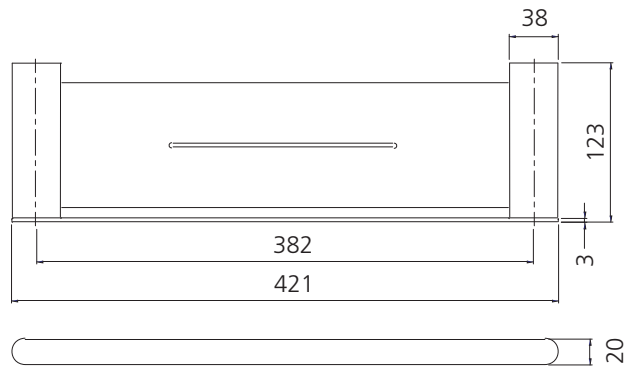

Madrid

MA891A26CR

Chrome Metal Shelf

Specifications /

Materials	Zinc alloy / brass / stainless steel
Finish	Chrome (electroplating)
Mounting method	Wall mounting, four point fixing
Parts list	Metal Shelf, fixing set
Warranty	7 years parts; 1 year parts and labour (refer to oliveri.com.au)
Maintenance and care instructions	All surfaces should be cleaned with mild liquid detergent or soap and water. Do not use cream cleaners or citrus based cleaning products, as they are abrasive. Use of unsuitable cleaning agents may damage the surface. Any damage caused in this way will not be covered by warranty.