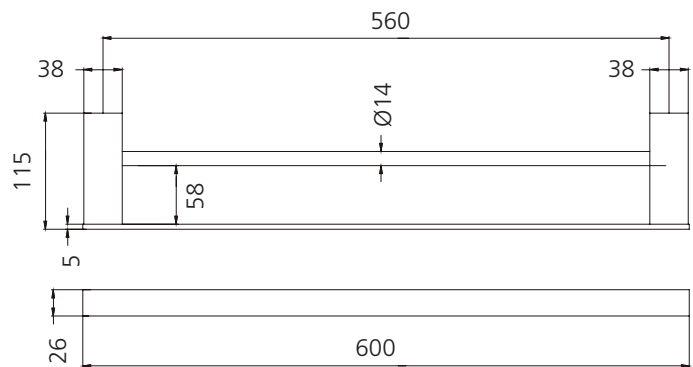

Athens

AT4624DMB

Matte Black Double Towel Rail 600mm

Specifications /

Materials	Stainless steel
Finish	Matte black (powder coated)
Mounting method	Wall mounting, four point fixing
Parts list	Towel rail, fixing set
Warranty	7 years parts; 1 year parts and labour (refer to oliveri.com.au)
Maintenance and care instructions	All surfaces should be cleaned with mild liquid detergent or soap and water. Do not use cream cleaners or citrus based cleaning products, as they are abrasive. Use of unsuitable cleaning agents may damage the surface. Any damage caused in this way will not be covered by warranty.