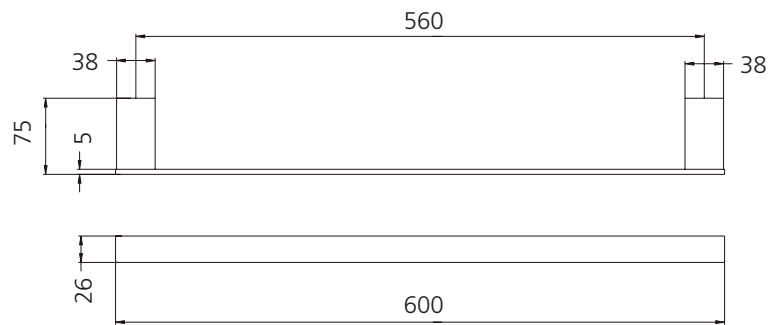

Athens

AT4624MB

Matte Black Single Towel Rail 600mm

Specifications /

| | |
|------------------------------------------|------------------------------------------------------------------------------------------------------------------------------------------------------------------------------------------------------------------------------------------------------------------------------------------|
| Materials | Stainless steel |
| Finish | Matte black (powder coated) |
| Mounting method | Wall mounting, four point fixing |
| Parts list | Towel rail, fixing set |
| Warranty | 7 years parts; 1 year parts and labour (refer to oliveri.com.au) |
| Maintenance and care instructions | All surfaces should be cleaned with mild liquid detergent or soap and water. Do not use cream cleaners or citrus based cleaning products, as they are abrasive. Use of unsuitable cleaning agents may damage the surface. Any damage caused in this way will not be covered by warranty. |