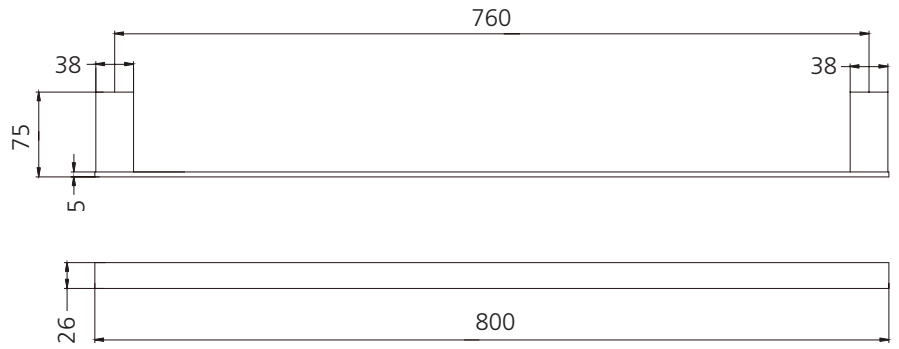

Athens

AT4630CR

Chrome Single Towel Rail 800mm

Specifications /

Materials	Stainless steel
Finish	Chrome (electroplating)
Mounting method	Wall mounting, four point fixing
Parts list	Towel rail, fixing set
Warranty	7 years parts; 1 year parts and labour (refer to oliveri.com.au)
Maintenance and care instructions	All surfaces should be cleaned with mild liquid detergent or soap and water. Do not use cream cleaners or citrus based cleaning products, as they are abrasive. Use of unsuitable cleaning agents may damage the surface. Any damage caused in this way will not be covered by warranty.