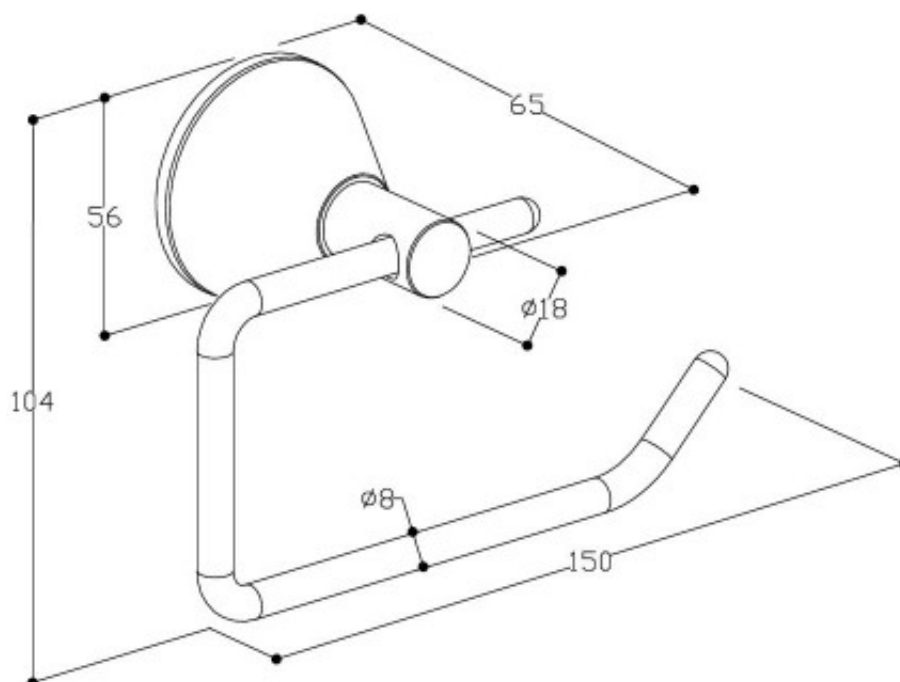

## Essentials Toilet Roll Holder

Product Code:158695

1800 RAYMOR  
raymor.com.au

**Raymor**  
*more like you*

# Essentials Toilet Roll Holder

## PRODUCT SPECIFICATION

<b>Product Code</b>	158695
<b>Material</b>	Zinc alloy + Stainless steel
<b>Finish</b>	Chrome plated
<b>Inclusions</b>	Installation Instructions
<b>Warranty</b>	Visit <a href="http://raymor.com.au">raymor.com.au</a>
<b>Size</b>	65*56*150mm
<b>Wall Fixing</b>	Two-point fixings

Printed:27/09/2020

© Raymor 2017. All rights reserved.

All measurements are in millimetres and are to be used as a guide only. Specifications and materials may change without notice. Whilst all care has been taken to ensure that all details are correct at the time of print we reserve the right to correct any errors, inaccuracies or omissions or to change or update any details or information at any time without notice.