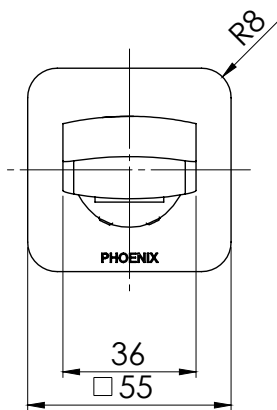

PHOENIX

SPECIFICATIONS

MEKKO

WALL BASIN OUTLET 200MM

PRODUCT CODE: 115-7610-00
 FINISH: CHROME
 WELS: 4 STAR - 6.5 LT/MIN

INFORMATION:

TEMPERATURE RATING: MIN 1° - MAX 75°
 PRESSURE RATING: MIN 150 kPa - MAX 500 kPa

AVAILABLE IN:

FOR MORE INFORMATION VISIT
www.phoenixtapware.com.au

PLEASE [CLICK HERE TO VIEW FULL WARRANTY](#)

While we aim to ensure the specifications shown are correct at time of printing, Phoenix Tapware reserves the right to make modifications without prior notice. Always use the physical product measurements for mark-ups and roughing-in as the line drawing shown may differ from the actual product over time. All measurements are shown in millimetres.

Designed and Registered in Australia by Phoenix Industries Pty Ltd
 V190618

www.phoenixtapware.com.au
 03 9780 4200

PHOENIX

SPECIFICATIONS

MEKKO

WALL BASIN OUTLET 200MM

PRODUCT CODE: 115-7610-00
FINISH: CHROME
WELS: 4 STAR - 6.5 LT/MIN