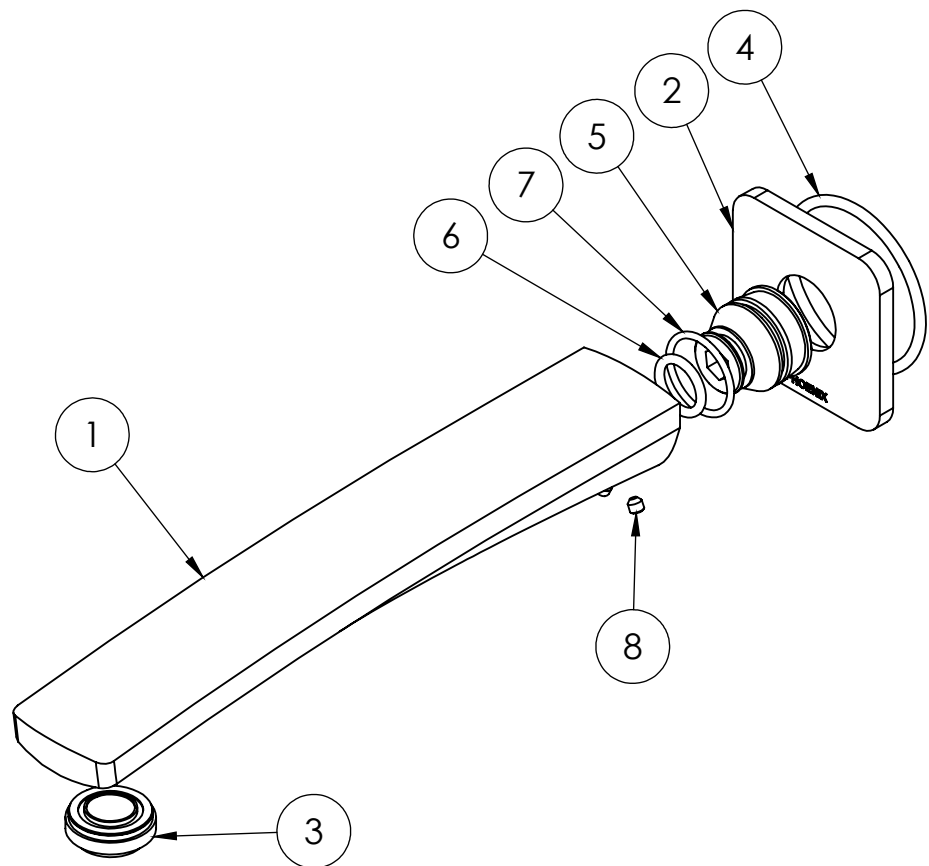

AVAILABLE IN:

FOR MORE INFORMATION VISIT
www.phoenixtapware.com.au

PLEASE [CLICK HERE TO VIEW FULL WARRANTY](#)

While we aim to ensure the specifications shown are correct at time of printing, Phoenix Tapware reserves the right to make modifications without prior notice. Always use the physical product measurements for mark-ups and roughing-in as the line drawing shown may differ from the actual product over time. All measurements are shown in millimetres.

Designed and Registered in Australia by Phoenix Industries Pty Ltd
 V190618

www.phoenixtapware.com.au
 03 9780 4200

PHOENIX

SPECIFICATIONS

MEKKO

WALL BASIN OUTLET 200MM

PRODUCT CODE: 115-7610-00
FINISH: CHROME
WELS: 4 STAR - 6.5 LT/MIN

PARTS LIST

1. OUTLET
2. DRESS PLATE
3. AERATOR
4. O-RING 46X3.0
5. ADAPTOR
6. O-RING 13X2.6
7. O-RING 21X1.9
8. GRUB SCREW M4

MAINTENANCE AND CARE:

- All surfaces should be cleaned with mild liquid detergent or soap and water.
- Do not use cream cleaners or citrus based cleaning products, as they are abrasive.
- Use of unsuitable cleaning agents may damage the surface. Any damage caused in this way will not be covered by warranty.

PACKAGING INCLUDES

- 1 x Spout
- 1 x Dress plate
- 1 x Installation kit
- 1 x Installation instructions
- 1 x Warranty card

PLEASE [CLICK HERE TO VIEW FULL WARRANTY](#)

While we aim to ensure the specifications shown are correct at time of printing, Phoenix Tapware reserves the right to make modifications without prior notice. Always use the physical product measurements for mark-ups and roughing-in as the line drawing shown may differ from the actual product over time. All measurements are shown in millimetres.