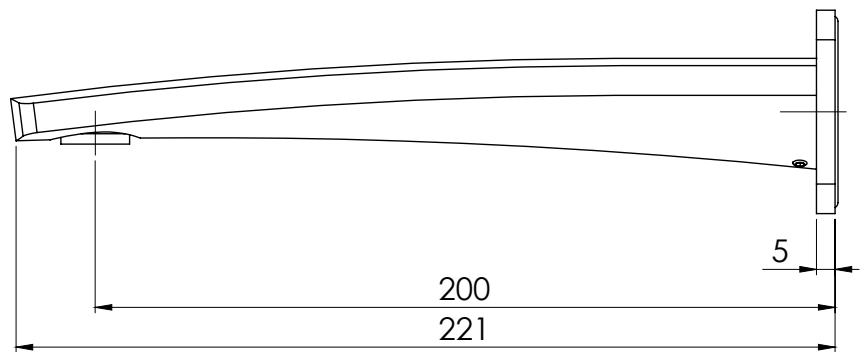

PHOENIX

SPECIFICATIONS

MEKKO

WALL BASIN OUTLET 200MM

PRODUCT CODE: 115-7610-00
 FINISH: CHROME
 WELS: 4 STAR - 6.5 LT/MIN

INFORMATION:

TEMPERATURE RATING: MIN 1° - MAX 75°
 PRESSURE RATING: MIN 150 kPa - MAX 500 kPa

AVAILABLE IN:

FOR MORE INFORMATION VISIT
www.phoenixtapware.com.au

PLEASE [CLICK HERE TO VIEW FULL WARRANTY](#)

While we aim to ensure the specifications shown are correct at time of printing, Phoenix Tapware reserves the right to make modifications without prior notice. Always use the physical product measurements for mark-ups and roughing-in as the line drawing shown may differ from the actual product over time. All measurements are shown in millimetres.

Designed and Registered in Australia by Phoenix Industries Pty Ltd
 V190618

www.phoenixtapware.com.au
 03 9780 4200

PHOENIX

SPECIFICATIONS

MEKKO

WALL BASIN OUTLET 200MM

PRODUCT CODE: 115-7610-00
FINISH: CHROME
WELS: 4 STAR - 6.5 LT/MIN