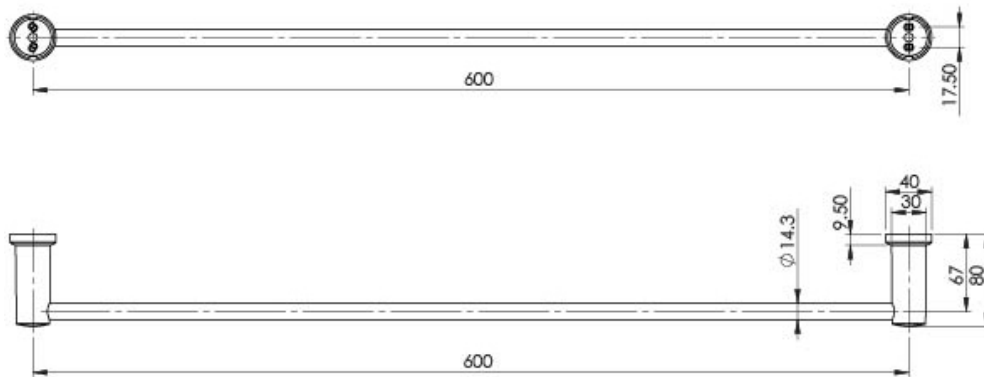

SUBI

SUBI SINGLE TOWEL RAIL 600MM

SPECIFICATIONS

AVAILABLE IN

105-8010-00
Chrome

INFORMATION

MAINTENANCE AND CARE:

- All surfaces should be cleaned with mild liquid detergent or soap and water.
- Do not use cream cleaners or citrus based cleaning products, as they are abrasive.
- Use of unsuitable cleaning agents may damage the surface.
- Any damage caused in this way will not be covered by warranty.