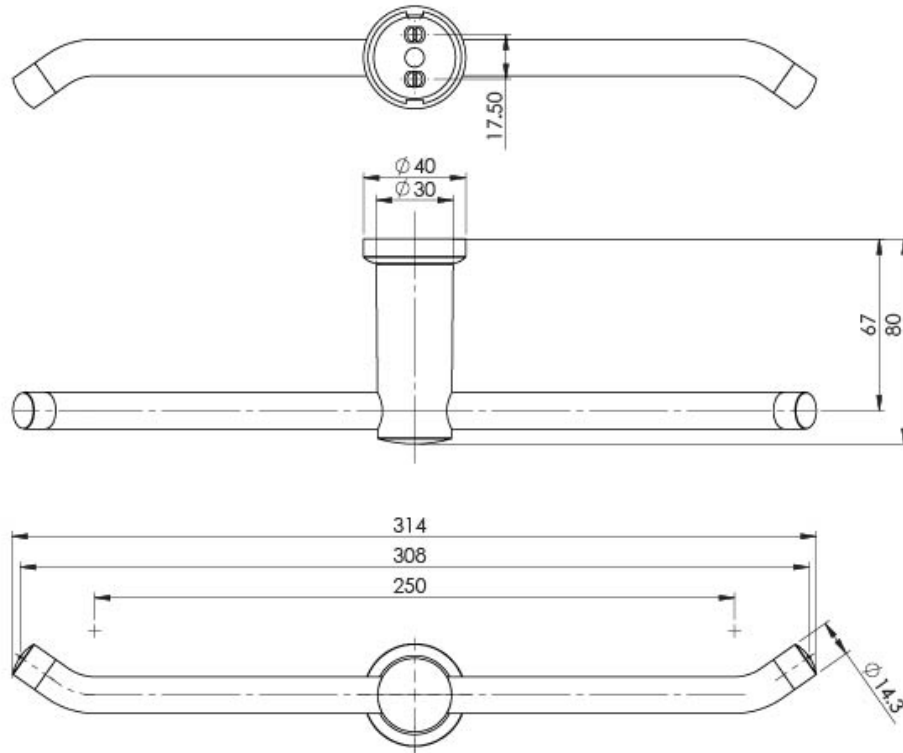

SUBI

SUBI DOUBLE TOILET ROLL HOLDER

SPECIFICATIONS

AVAILABLE IN

105-8210-00
Chrome

INFORMATION

MAINTENANCE AND CARE:

- All surfaces should be cleaned with mild liquid detergent or soap and water.
- Do not use cream cleaners or citrus based cleaning products, as they are abrasive.
- Use of unsuitable cleaning agents may damage the surface.
- Any damage caused in this way will not be covered by warranty.