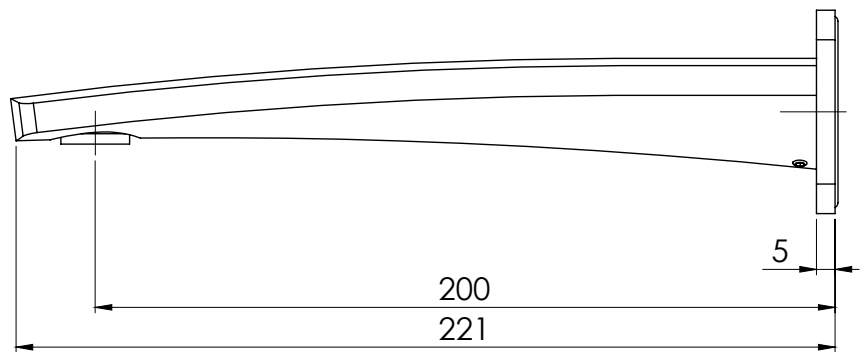

PHOENIX

SPECIFICATIONS

MEKKO

WALL BASIN OUTLET 200MM

PRODUCT CODE: 115-7610-30
 FINISH: GUN METAL
 WELS: 4 STAR - 6.5 LT/MIN

INFORMATION:

TEMPERATURE RATING: MIN 1° - MAX 75°
 PRESSURE RATING: MIN 150 kPa - MAX 500 kPa

AVAILABLE IN:

FOR MORE INFORMATION VISIT
www.phoenixtapware.com.au

PLEASE [CLICK HERE](#) TO VIEW FULL WARRANTY

While we aim to ensure the specifications shown are correct at time of printing, Phoenix Tapware reserves the right to make modifications without prior notice. Always use the physical product measurements for mark-ups and roughing-in as the line drawing shown may differ from the actual product over time. All measurements are shown in millimetres.