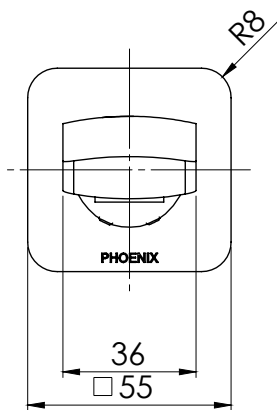

PHOENIX

SPECIFICATIONS

MEKKO

WALL BASIN OUTLET 200MM

PRODUCT CODE: 115-7610-30
 FINISH: GUN METAL
 WELS: 4 STAR - 6.5 LT/MIN

INFORMATION:

TEMPERATURE RATING: MIN 1° - MAX 75°
 PRESSURE RATING: MIN 150 kPa - MAX 500 kPa

AVAILABLE IN:

FOR MORE INFORMATION VISIT
www.phoenixtapware.com.au

PLEASE [CLICK HERE](#) TO VIEW FULL WARRANTY

While we aim to ensure the specifications shown are correct at time of printing, Phoenix Tapware reserves the right to make modifications without prior notice. Always use the physical product measurements for mark-ups and roughing-in as the line drawing shown may differ from the actual product over time. All measurements are shown in millimetres.