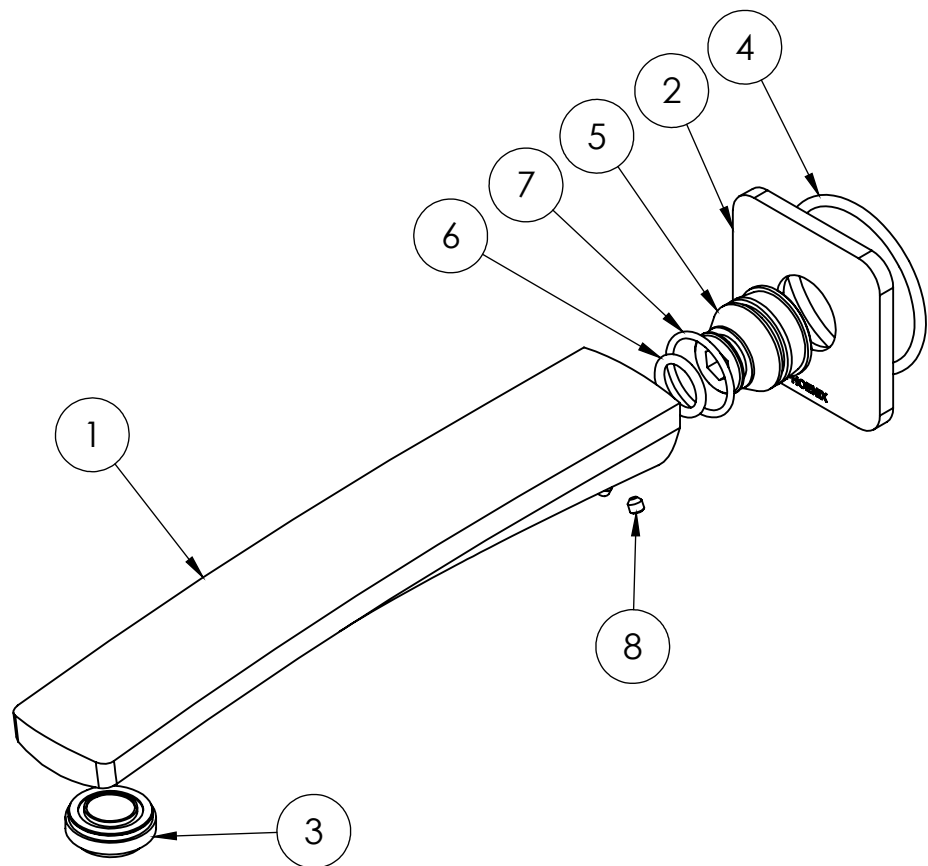

FINISH:

GUN METAL

WELS:

4 STAR - 6.5 LT/MIN

PARTS LIST

1. OUTLET
2. DRESS PLATE
3. AERATOR
4. O-RING 46X3.0
5. ADAPTOR
6. O-RING 13X2.6
7. O-RING 21X1.9
8. GRUB SCREW M4

MAINTENANCE AND CARE:

- All surfaces should be cleaned with mild liquid detergent or soap and water.
- Do not use cream cleaners or citrus based cleaning products, as they are abrasive.
- Use of unsuitable cleaning agents may damage the surface. Any damage caused in this way will not be covered by warranty.

PACKAGING INCLUDES

- 1 x Spout
- 1 x Dress plate
- 1 x Installation kit
- 1 x Installation instructions
- 1 x Warranty card

PLEASE [CLICK HERE TO VIEW FULL WARRANTY](#)

While we aim to ensure the specifications shown are correct at time of printing, Phoenix Tapware reserves the right to make modifications without prior notice. Always use the physical product measurements for mark-ups and roughing-in as the line drawing shown may differ from the actual product over time. All measurements are shown in millimetres.