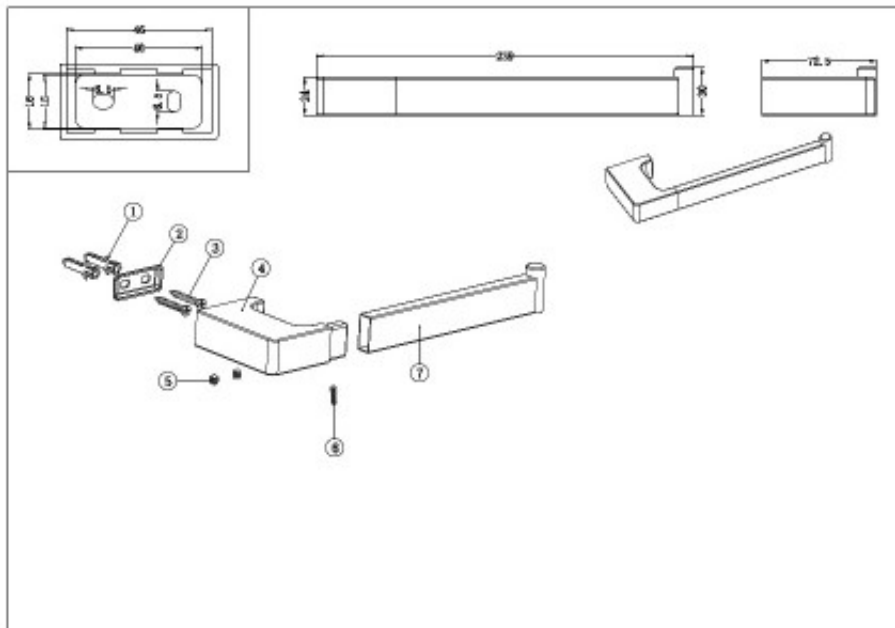

Edge II Hand Towel Rail

Product Code:156594

1800 RAYMOR
raymor.com.au

Raymor
more like you

Edge II Hand Towel Rail

PRODUCT SPECIFICATION

Product Code	156594
Material	Brass Construction
Finish	Chrome
Warranty	Visit raymor.com.au

Printed:27/09/2020

© Raymor 2017. All rights reserved.

All measurements are in millimetres and are to be used as a guide only. Specifications and materials may change without notice. Whilst all care has been taken to ensure that all details are correct at the time of print we reserve the right to correct any errors, inaccuracies or omissions or to change or update any details or information at any time without notice.