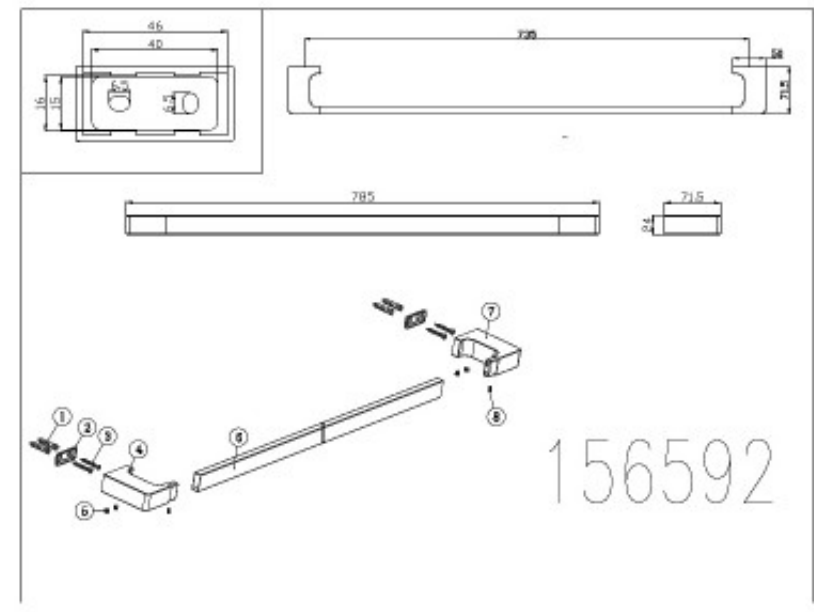

Edge II Single Towel Rail 785mm Black

Product Code:156592

1800 RAYMOR
raymor.com.au

Raymor
more like you

Edge II Single Towel Rail 785mm Black

PRODUCT SPECIFICATION

Product Code	156592
Material	Brass Construction
Finish	Powder Coated Matte Black Finish
Inclusions	Installation Instructions
Warranty	Visit raymor.com.au

Printed:27/09/2020

© Raymor 2017. All rights reserved.

All measurements are in millimetres and are to be used as a guide only. Specifications and materials may change without notice. Whilst all care has been taken to ensure that all details are correct at the time of print we reserve the right to correct any errors, inaccuracies or omissions or to change or update any details or information at any time without notice.