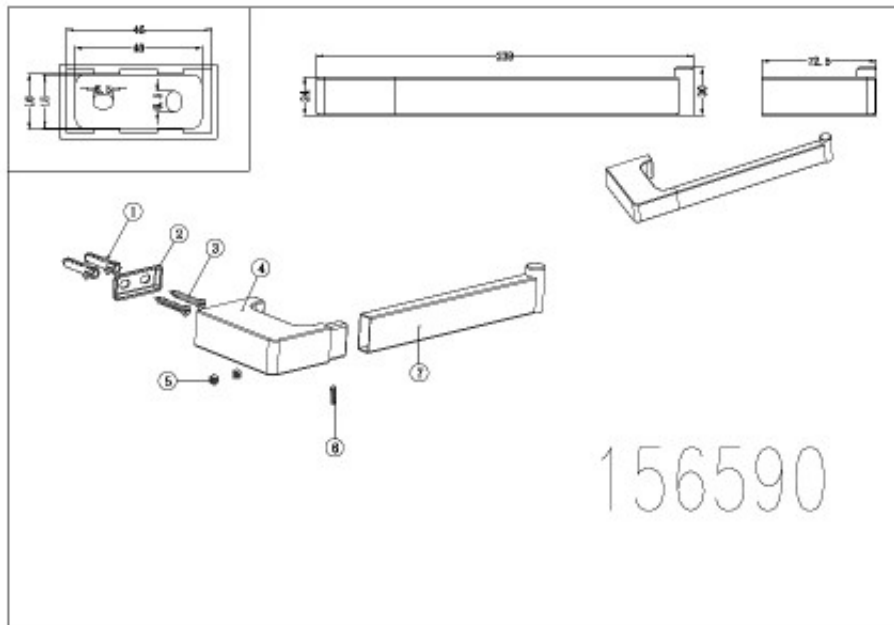

## Edge II Hand Towel Rail Black

Product Code:156590

1800 RAYMOR  
raymor.com.au

**Raymor**  
*more like you*

# Edge II Hand Towel Rail Black

Printed:27/09/2020

© Raymor 2017. All rights reserved.

All measurements are in millimetres and are to be used as a guide only. Specifications and materials may change without notice. Whilst all care has been taken to ensure that all details are correct at the time of print we reserve the right to correct any errors, inaccuracies or omissions or to change or update any details or information at any time without notice.