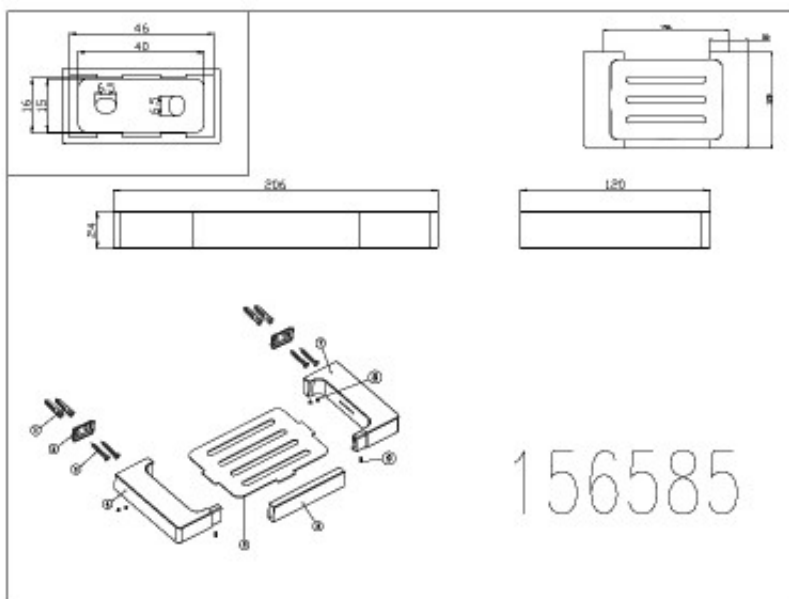

Edge II Metal Soap Dish Black

Product Code:156585

1800 RAYMOR
raymor.com.au

Raymor
more like you

Edge II Metal Soap Dish Black

PRODUCT SPECIFICATION

Product Code	156585
Material	Brass Construction
Finish	Powder Coated Matte Black Finish
Inclusions	Installation Instructions
Warranty	Visit raymor.com.au

Printed:27/09/2020

© Raymor 2017. All rights reserved.

All measurements are in millimetres and are to be used as a guide only. Specifications and materials may change without notice. Whilst all care has been taken to ensure that all details are correct at the time of print we reserve the right to correct any errors, inaccuracies or omissions or to change or update any details or information at any time without notice.