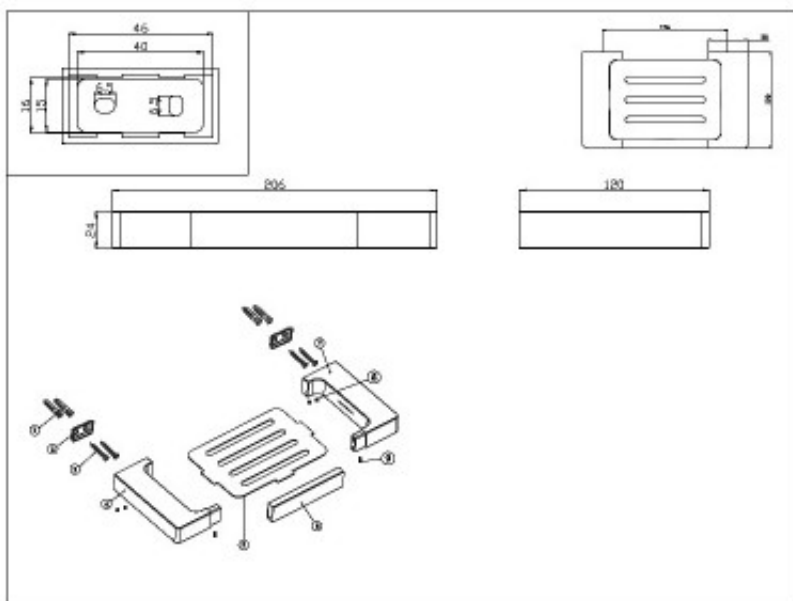

Edge II Soap Dish

Product Code:156583

1800 RAYMOR
raymor.com.au

Raymor
more like you

Edge II Soap Dish

PRODUCT SPECIFICATION

| | |
|---------------------|--|
| Product Code | 156583 |
| Material | Brass Construction |
| Finish | Chrome |
| Warranty | Visit raymor.com.au |
| Floor Fixing | |

SPARE PARTS

Printed:27/09/2020

© Raymor 2017. All rights reserved.

All measurements are in millimetres and are to be used as a guide only. Specifications and materials may change without notice. Whilst all care has been taken to ensure that all details are correct at the time of print we reserve the right to correct any errors, inaccuracies or omissions or to change or update any details or information at any time without notice.