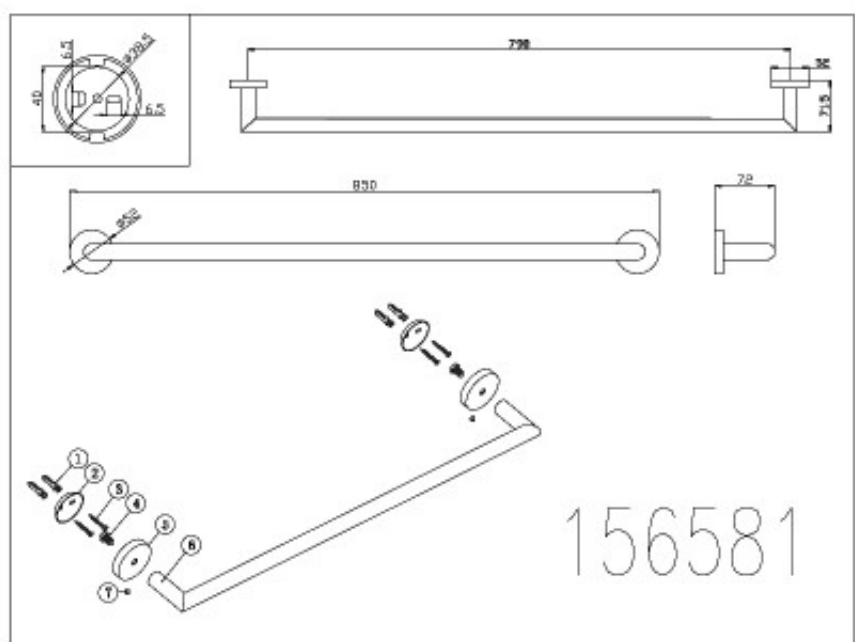

Boston II Single Towel Rail 850mm Black

Product Code:156581

1800 RAYMOR
raymor.com.au

Raymor
more like you

Boston II Single Towel Rail 850mm Black

PRODUCT SPECIFICATION

Product Code	156581
Material	Brass Construction
Finish	Powder Coated Matte Black Finish
Inclusions	Installation Instructions
Warranty	Visit raymor.com.au

Printed:27/09/2020

© Raymor 2017. All rights reserved.

All measurements are in millimetres and are to be used as a guide only. Specifications and materials may change without notice. Whilst all care has been taken to ensure that all details are correct at the time of print we reserve the right to correct any errors, inaccuracies or omissions or to change or update any details or information at any time without notice.