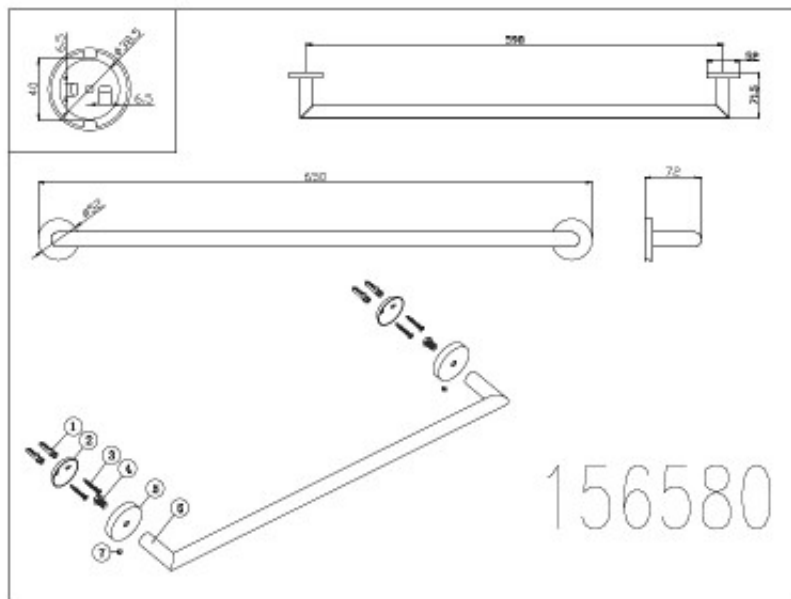

Boston II Single Towel Rail 650mm Black

Product Code:156580

1800 RAYMOR
raymor.com.au

Raymor
more like you

Boston II Single Towel Rail 650mm Black

PRODUCT SPECIFICATION

Product Code	156580
Material	Brass Construction
Finish	Powder Coated Matte Black Finish
Inclusions	Installation Instructions
Warranty	Visit raymor.com.au

Printed:27/09/2020

© Raymor 2017. All rights reserved.

All measurements are in millimetres and are to be used as a guide only. Specifications and materials may change without notice. Whilst all care has been taken to ensure that all details are correct at the time of print we reserve the right to correct any errors, inaccuracies or omissions or to change or update any details or information at any time without notice.