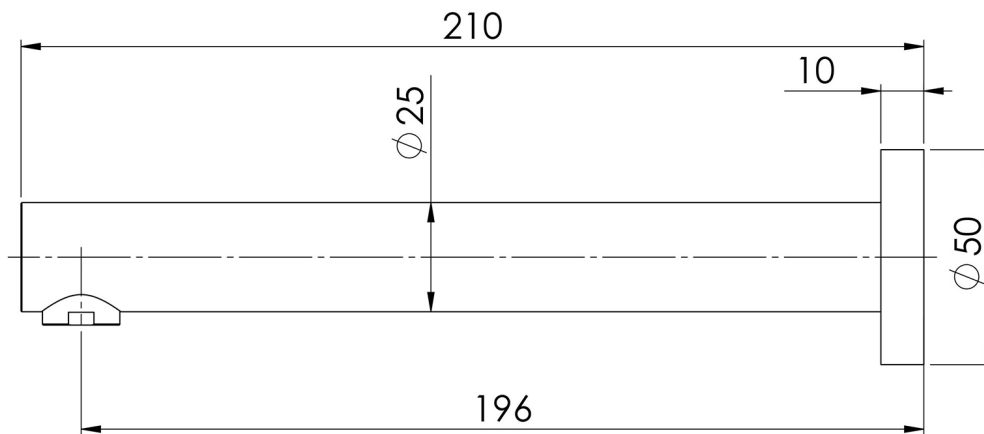

VIVID

VIVID WALL BATH OUTLET 200MM

SPECIFICATIONS

AVAILABLE IN

V776 CHR
Chrome

V776 BN
Brushed
Nickel

V776 GM
Gun Metal

V776 MB
Matte Black