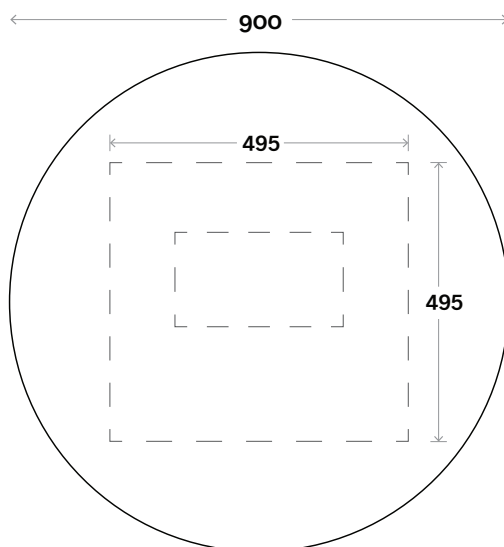

MARQUIS

Orbit Mirror

Orbit Mirror 900mm

Colours Available

No Tint
Bronze Tint
Grey Tint

Notes:

LED option available

Face