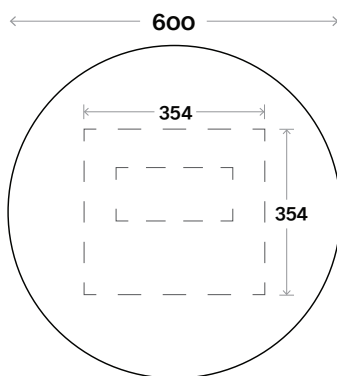

MARQUIS

Orbit Mirror

Orbit Mirror 600mm

Colours Available

No Tint
Bronze Tint
Grey Tint

Notes:

LED option available

Face