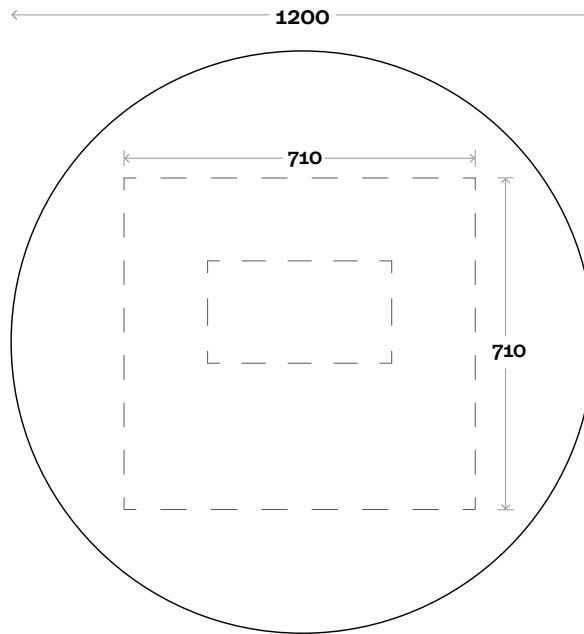

MARQUIS

Orbit Mirror

Orbit Mirror 1200mm

Colours Available

No Tint
Bronze Tint
Grey Tint

Notes:

LED option available

Face