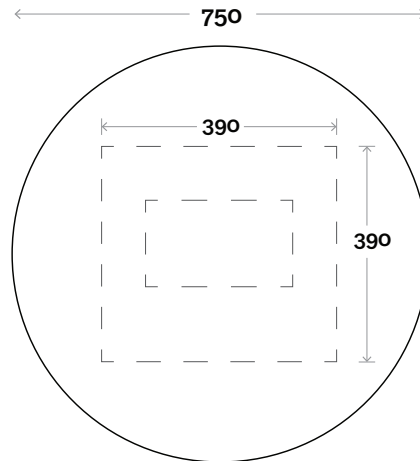

MARQUIS

Orbit Mirror

Orbit Mirror 750mm

Colours Available

No Tint
Bronze Tint
Grey Tint

Notes:

LED option available

Face