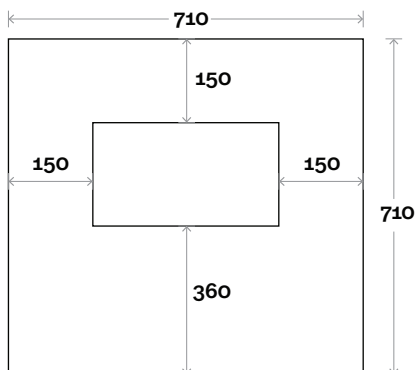

Protrusion

Wall mounting bracket