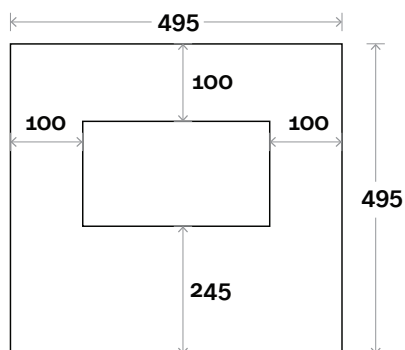

Protrusion

Wall mounting bracket