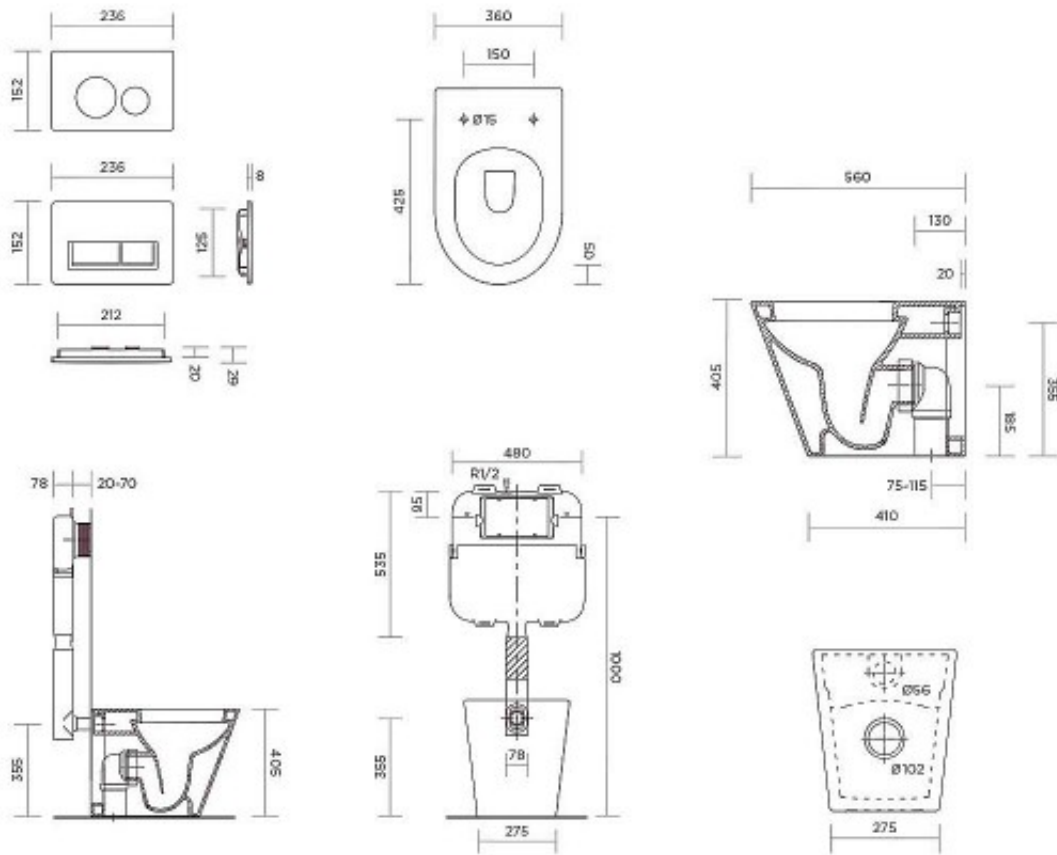

BYRON WALL FACED SUITE CHROME ROUND BUTTON

Product Code:154602

1800 RAYMOR
raymor.com.au

Raymor
more like you

BYRON WALL FACED SUITE CHROME ROUND BUTTON

PRODUCT SPECIFICATION

Product Code	154602
Warranty	Visit raymor.com.au
Cistern	Inwall
Item Colour	White
Button	Chrome Plated Panel & Trim
Seat	Soft Close
Trap Type	S-trap set out 75mm-115mm as standard/P-trap set out 185mm floor to centre of outlet
WELS-Rating	WELS 4 STAR 3.5L AVG FLUSH VOL

Printed:27/09/2020

© Raymor 2017. All rights reserved.

All measurements are in millimetres and are to be used as a guide only. Specifications and materials may change without notice. Whilst all care has been taken to ensure that all details are correct at the time of print we reserve the right to correct any errors, inaccuracies or omissions or to change or update any details or information at any time without notice.