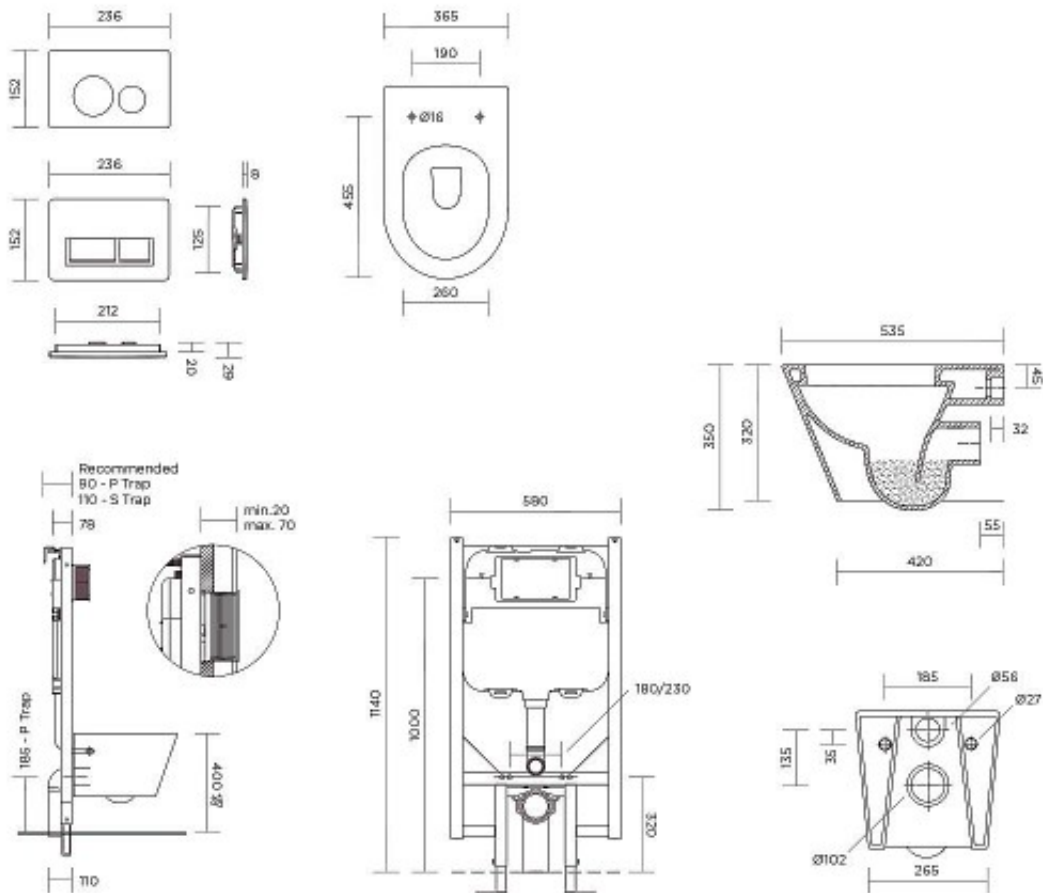

BYRON WALL HUNG SUITE CHROME ROUND BUTTON

Product Code:154603

1800 RAYMOR
raymor.com.au

Raymor
more like you

BYRON WALL HUNG SUITE CHROME ROUND BUTTON

PRODUCT SPECIFICATION

Product Code	154603
Warranty	Visit raymor.com.au
Cistern	Inwall
Item Colour	White
Rim Type	Boxed Rim
Button	Chrome Plated Panel & Trim
Seat	Soft Close
Trap Type	P-trap set out 185mm floor to centre of outlet
WELS-Rating	WELS 4 STAR 3.5L AVG FLUSH VOL

Printed:27/09/2020

© Raymor 2017. All rights reserved.

All measurements are in millimetres and are to be used as a guide only. Specifications and materials may change without notice. Whilst all care has been taken to ensure that all details are correct at the time of print we reserve the right to correct any errors, inaccuracies or omissions or to change or update any details or information at any time without notice.