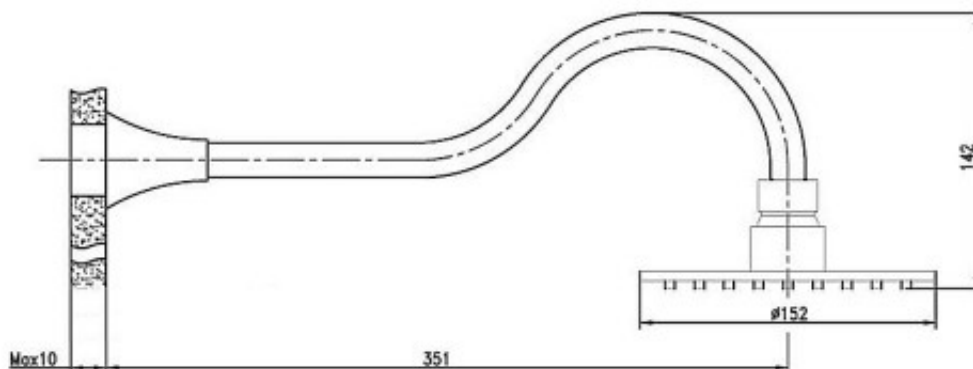

Moora Shower Rose with Arm

Product Code:154369

1800 RAYMOR
raymor.com.au

Raymor
more like you

Moora Shower Rose with Arm

PRODUCT SPECIFICATION

Product Code	154369
Finish	Chrome plated
Inclusions	Installation Instructions
Warranty	Visit raymor.com.au
WELS-Rating	WELS 3 STAR 9L/min
Function	Fixed arm single function ball joint
Shower Reach	351mm - From wall to centre of spray

Printed:27/09/2020

© Raymor 2017. All rights reserved.

All measurements are in millimetres and are to be used as a guide only. Specifications and materials may change without notice. Whilst all care has been taken to ensure that all details are correct at the time of print we reserve the right to correct any errors, inaccuracies or omissions or to change or update any details or information at any time without notice.