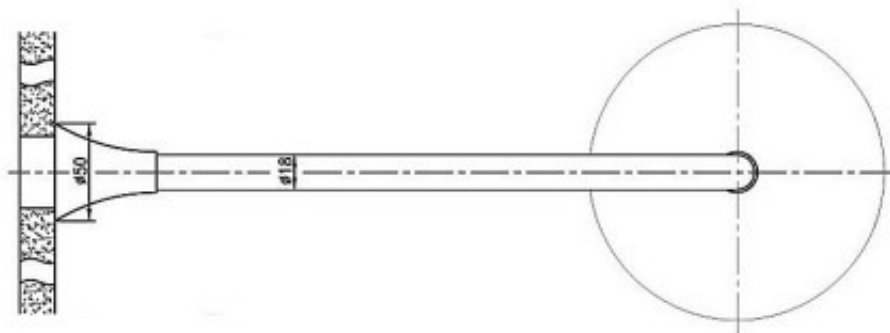

Moora Shower Rose with Arm

Product Code:154369

1800 RAYMOR
raymor.com.au

Raymor
more like you

Moora Shower Rose with Arm

PRODUCT SPECIFICATION

Product Code	154369
Finish	Chrome plated
Inclusions	Installation Instructions
Warranty	Visit raymor.com.au
WELS-Rating	WELS 3 STAR 9L/min
Function	Fixed arm single function ball joint
Shower Reach	351mm - From wall to centre of spray

Printed:27/09/2020

© Raymor 2017. All rights reserved.

All measurements are in millimetres and are to be used as a guide only. Specifications and materials may change without notice. Whilst all care has been taken to ensure that all details are correct at the time of print we reserve the right to correct any errors, inaccuracies or omissions or to change or update any details or information at any time without notice.