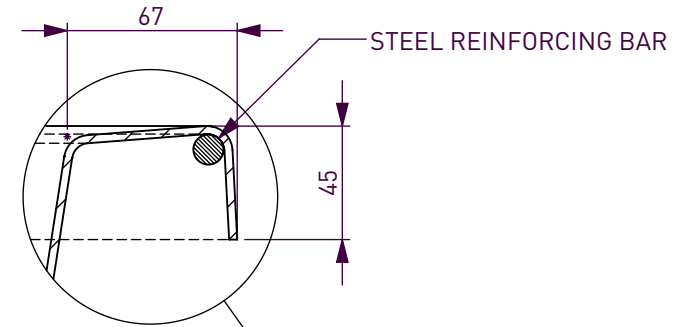

BATH VOLUME (APPROX)	
100mm Below Rim	206 Litres
200mm Below Rim	140 Litres

DETAIL B
SCALE 1 : 3