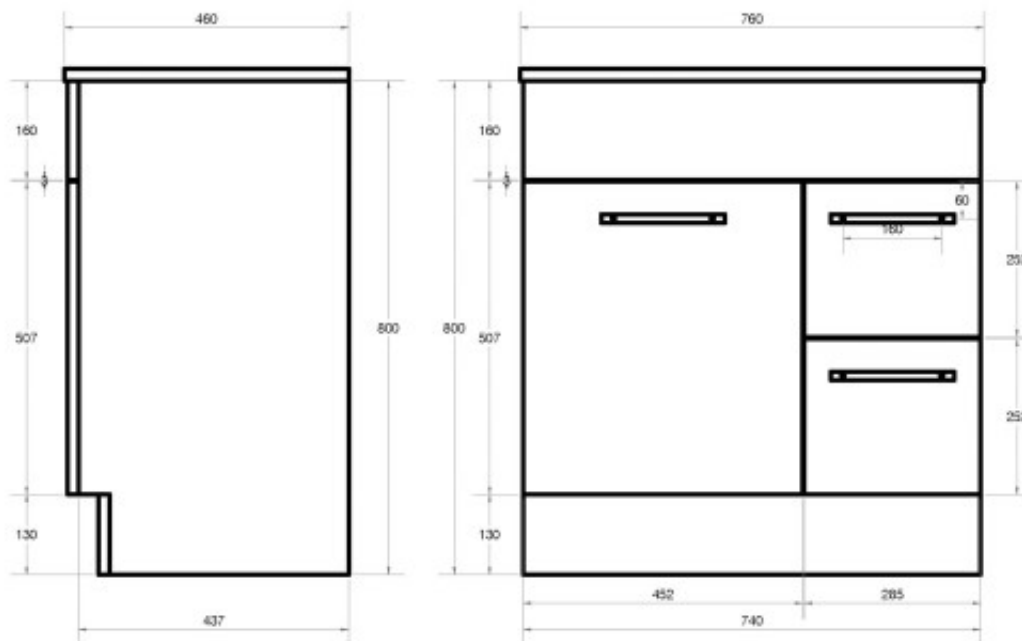

Essentials 750mm Vanity 2 Drawers 1 Door RH White

Product Code:153217

1800 RAYMOR
raymor.com.au

Raymor
more like you

Essentials 750mm Vanity 2 Drawers 1 Door RH White

PRODUCT SPECIFICATION

Product Code	153217
Material	Vitreous China
Finish	Vinyl Wrap
Inclusions	Soft Close Doors and Drawers
Warranty	Visit raymor.com.au
Item Colour	White
Plug and Waste	Not Included
Size	750MM
Type	Floor Standing
Overflow	included
Tap hole	One

Printed:28/09/2020

© Raymor 2017. All rights reserved.

Version 1 19/03/2018

All measurements are in millimetres and are to be used as a guide only. Specifications and materials may change without notice. Whilst all care has been taken to ensure that all details are correct at the time of print we reserve the right to correct any errors, inaccuracies or omissions or to change or update any details or information at any time without notice.