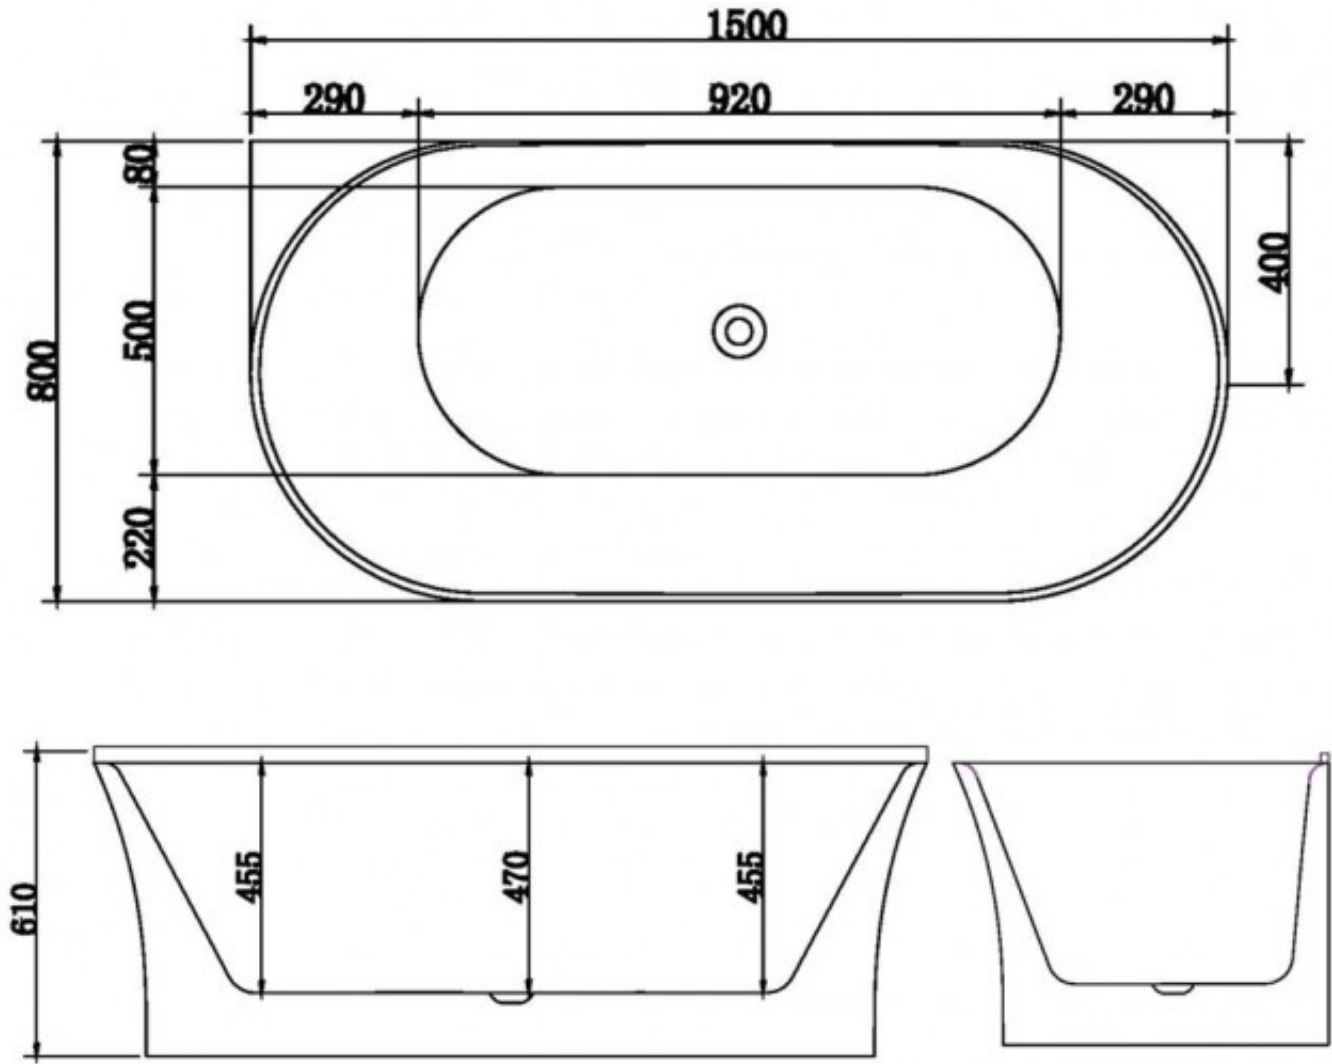

Aruba Bath Back to Wall 1500mm

Product Code:153149

1800 RAYMOR
raymor.com.au

Raymor
more like you

Aruba Bath Back to Wall 1500mm

PRODUCT SPECIFICATION

Product Code	153149
Material	Sanitary Grade Acrylic
Warranty	Visit www.raymor.com.au
Item Colour	White
Plug and Waste	Not Included
Size	1500mm x 800mm x 610mm
Type	Back to Wall Freestanding
Waste Position	Middle Waste

Printed:27/09/2020

© Raymor 2017. All rights reserved.

Version 1 1/09/2017

All measurements are in millimetres and are to be used as a guide only. Specifications and materials may change without notice. Whilst all care has been taken to ensure that all details are correct at the time of print we reserve the right to correct any errors, inaccuracies or omissions or to change or update any details or information at any time without notice.