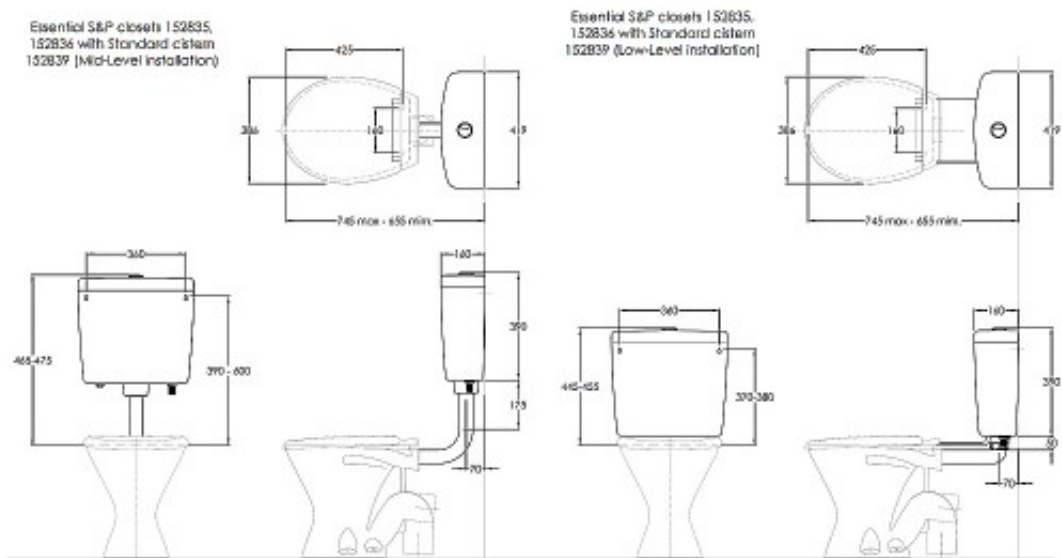

## PRODUCT SPECIFICATION

|                     |                                                 |
|---------------------|-------------------------------------------------|
| <b>Product Code</b> | 152963                                          |
| <b>Warranty</b>     | Visit raymor.com.au                             |
| <b>Pan</b>          | Vitreous China                                  |
| <b>Cistern</b>      | Plastic                                         |
| <b>Item Colour</b>  | White                                           |
| <b>Rim Type</b>     | Open rim                                        |
| <b>Button</b>       | 48mm round dual flush button with chrome finish |
| <b>Seat</b>         | medium duty seat                                |
| <b>Trap Type</b>    | S-trap set out 145mm to 275mm, P trap 180mm     |
| <b>WELS-Rating</b>  | WELS 4 STAR 3.5L AVG FLUSH VOL                  |
| <b>Inlet Valve</b>  | LH/RH Entry                                     |
| <b>Outlet Valve</b> | R&T dual flush outlet valve                     |

Printed:27/09/2020

© Raymor 2017. All rights reserved.

All measurements are in millimetres and are to be used as a guide only. Specifications and materials may change without notice. Whilst all care has been taken to ensure that all details are correct at the time of print we reserve the right to correct any errors, inaccuracies or omissions or to change or update any details or information at any time without notice.