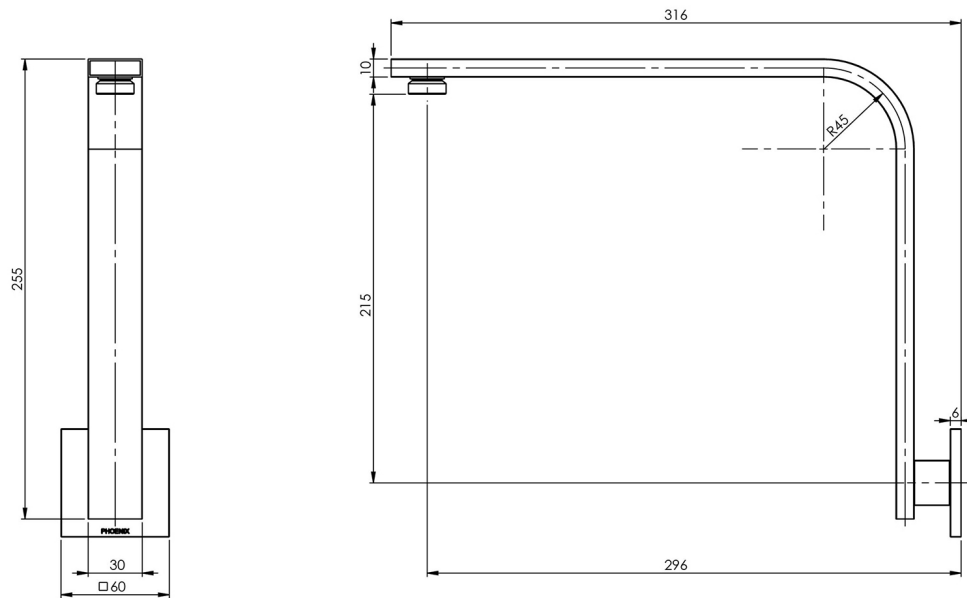

VIVID SLIMLINE

VIVID SLIMLINE HIGH-RISE SHOWER ARM SQUARE PLATE

SPECIFICATIONS

AVAILABLE IN

VS6001-00
Chrome

INFORMATION

Temperature Rating
1 - 75°C

Pressure Rating
150 - 500kPa