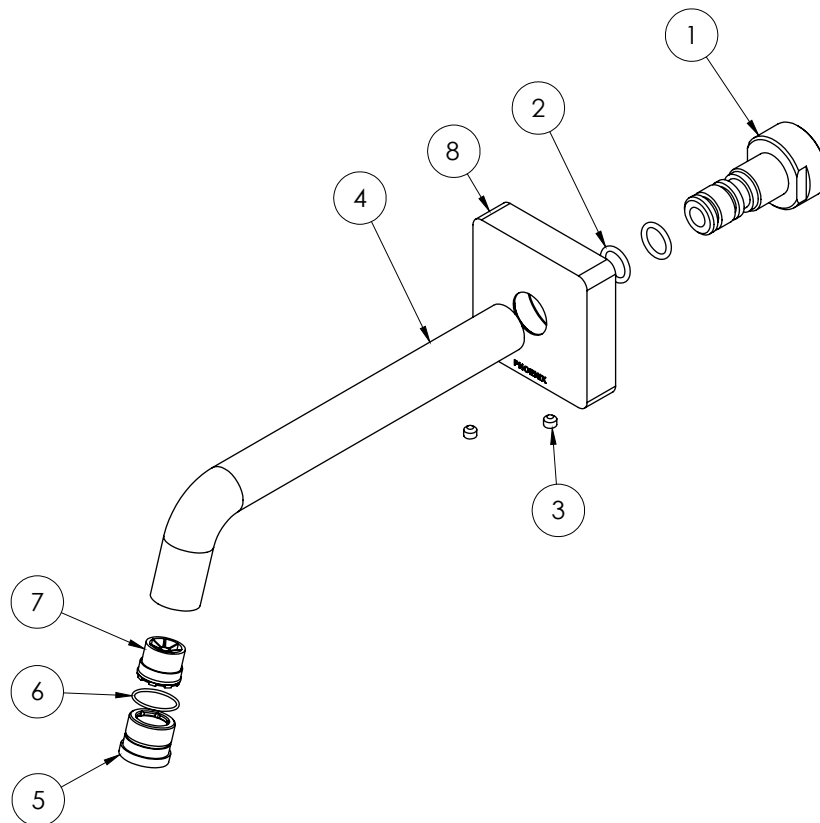

www.phoenixtapware.com.au
03 9780 4200

PHOENIX

SPECIFICATIONS

TOI

WALL BATH OUTLET 180MM

PRODUCT CODE:

108-7620-00

FINISH:

CHROME

WELS:

N/A

PARTS LIST

1. ADAPTER
2. O-RING 11x2.0MM
3. GRUB SCREW M5X4
4. SPOUT
5. AERATOR RETAINER
6. O-RING 14X1.0MM
7. CONCEALED AERATOR
8. SPOUT PLATE

MAINTENANCE AND CARE:

- All surfaces should be cleaned with mild liquid detergent or soap and water.
- Do not use cream cleaners or citrus based cleaning products, as they are abrasive.
- Use of unsuitable cleaning agents may damage the surface. Any damage caused in this way will not be covered by warranty.

PLEASE [CLICK HERE](#) TO VIEW FULL WARRANTY

While we aim to ensure the specifications shown are correct at time of printing, Phoenix Tapware reserves the right to make modifications without prior notice. Always use the physical product measurements for mark-ups and roughing-in as the line drawing shown may differ from the actual product over time. All measurements are shown in millimetres.