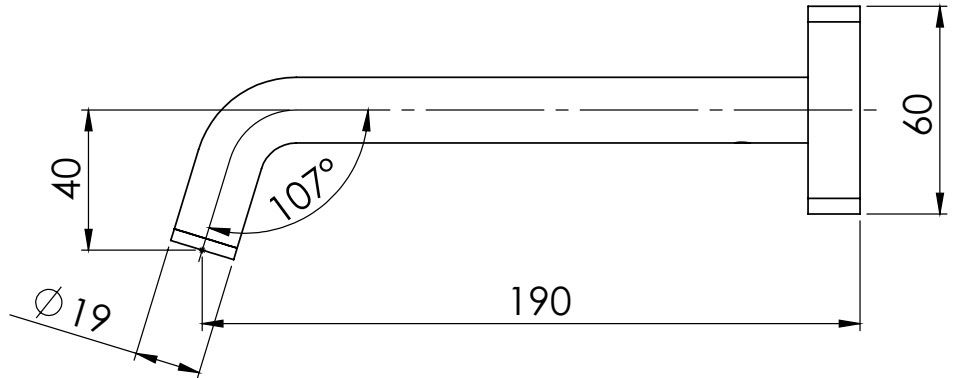

PHOENIX

SPECIFICATIONS

TOI

WALL BATH OUTLET 180MM

PRODUCT CODE:	108-7620-00
FINISH:	CHROME
WELS:	N/A

INFORMATION:

TEMPERATURE RATING:	MIN 1° - MAX 75°
PRESSURE RATING:	MIN 150 kPa - MAX 500 kPa

AVAILABLE IN:

FOR MORE INFORMATION VISIT www.phoenixtapware.com.au

PLEASE [CLICK HERE](#) TO VIEW FULL WARRANTY

While we aim to ensure the specifications shown are correct at time of printing, Phoenix Tapware reserves the right to make modifications without prior notice. Always use the physical product measurements for mark-ups and roughing-in as the line drawing shown may differ from the actual product over time. All measurements are shown in millimetres.

www.phoenixtapware.com.au
03 9780 4200

PHOENIX

SPECIFICATIONS

TOI

WALL BATH OUTLET 180MM

PRODUCT CODE:

108-7620-00

FINISH:

PLEASE [CLICK HERE](#) TO VIEW FULL WARRANTY

While we aim to ensure the specifications shown are correct at time of printing, Phoenix Tapware reserves the right to make modifications without prior notice. Always use the physical product measurements for mark-ups and roughing-in as the line drawing shown may differ from the actual product over time. All measurements are shown in millimetres.