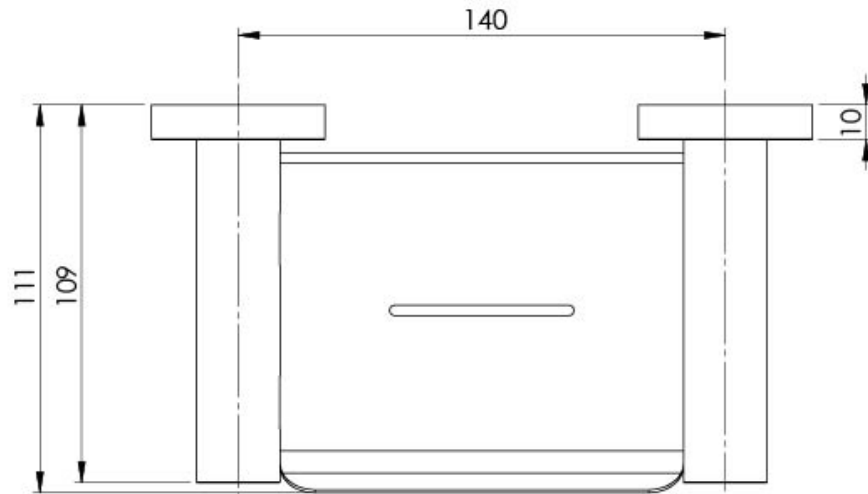

RADII

RADII SOAP DISH SQUARE PLATE

SPECIFICATIONS

AVAILABLE IN

RS895 CHR
Chrome

RS895 BN
Brushed
Nickel

RS895 GM
Gun Metal

RS895 MB
Matte Black