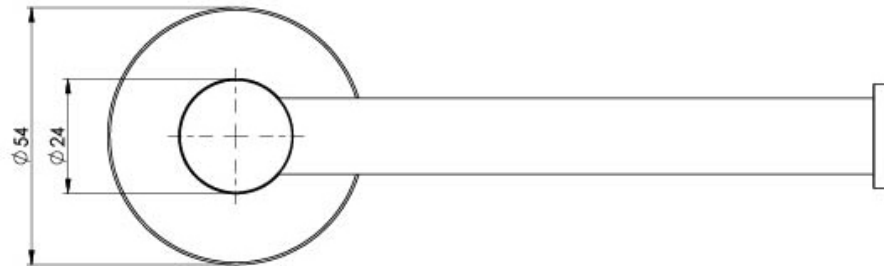

RADII

RADII TOILET ROLL HOLDER ROUND PLATE

SPECIFICATIONS

AVAILABLE IN

RA892 CHR
Chrome

RA892 BN
Brushed
Nickel

RA892 GM
Gun Metal

RA892 MB
Matte Black