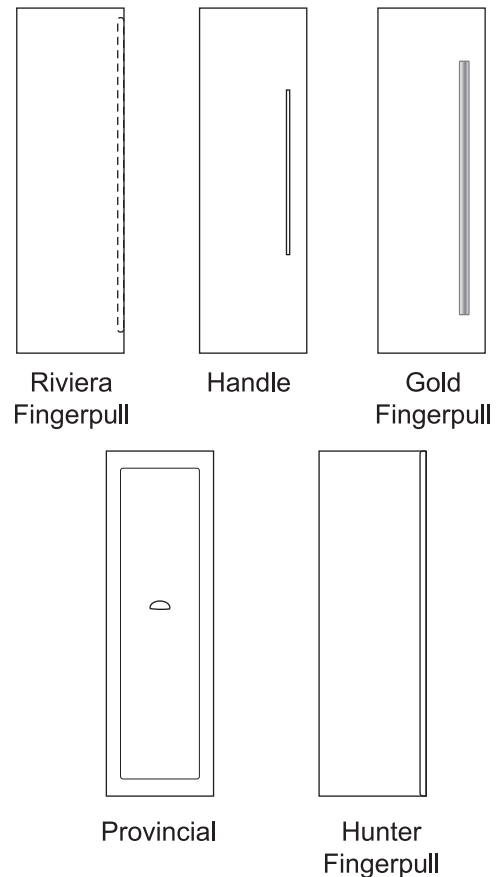

## Tallboy

### Fronts

1 door

2 doors

Left or Right hinge

### Handle designs

\* NB: Not all handles styles available on all cabinet finishes - check availability with your retailer

Riviera Fingerpull

Handle

Gold Fingerpull

Provincial

Hunter Fingerpull