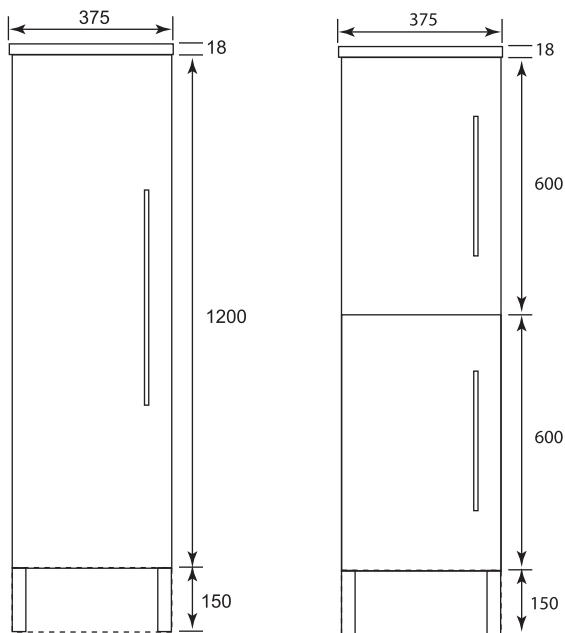

2 doors

1 door