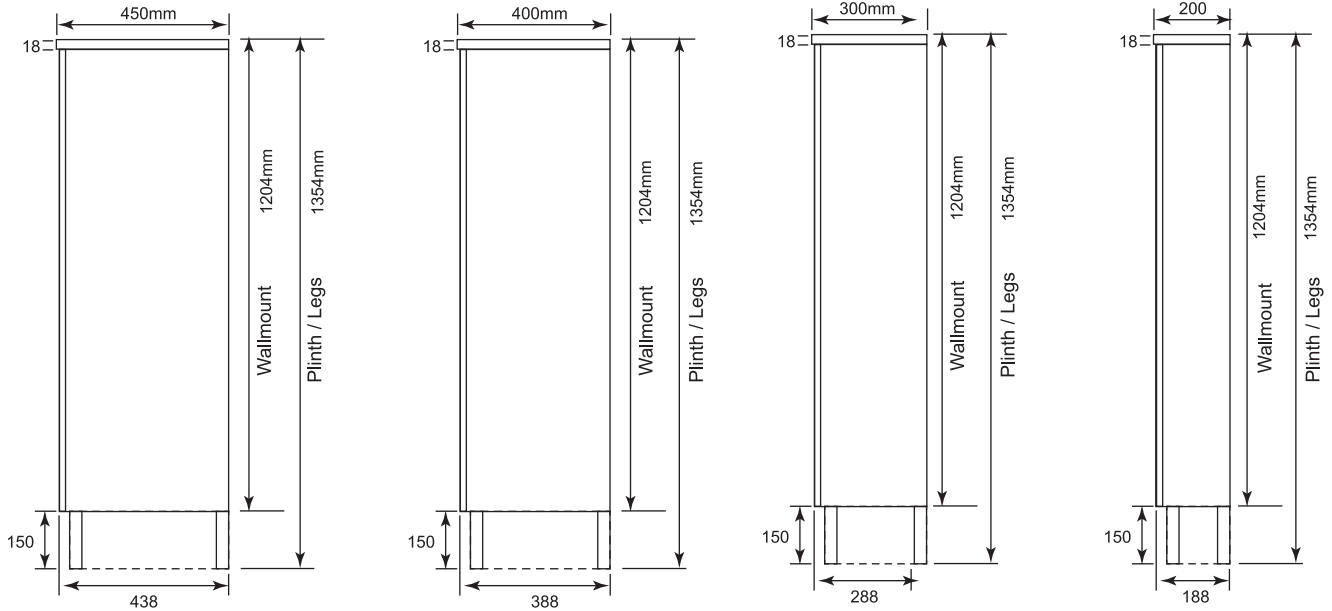

### Profiles

\* Important: 200mm & 300mm depth cabinets on kick or legs must be fixed to wall