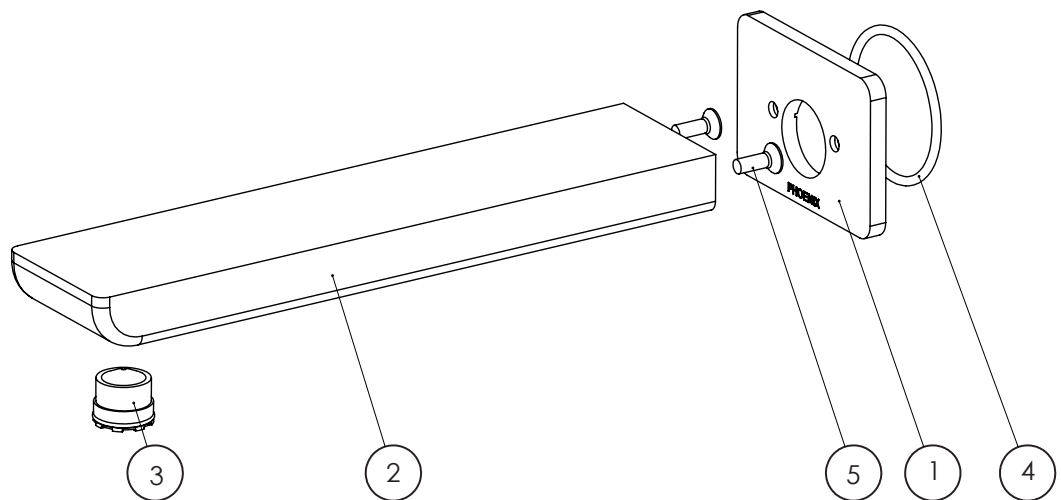

GS776 CHR

FINISH:

CHROME

WELS:

N/A

PARTS LIST

1. DRESS PLATE
2. SPOUT
3. AERATOR
4. O-RING
5. SCREW

MAINTENANCE AND CARE:

PACKAGING INCLUDES

- 1 x Bath outlet
- 1 x Dress plate
- 1 x Installation kit
- 1 x Installation instructions
- 1 x Warranty card

PLEASE [CLICK HERE](#) TO VIEW FULL WARRANTY

While we aim to ensure the specifications shown are correct at time of printing, Phoenix Tapware reserves the right to make modifications without prior notice. Always use the physical product measurements for mark-ups and roughing-in as the line drawing shown may differ from the actual product over time. All measurements are shown in millimetres.