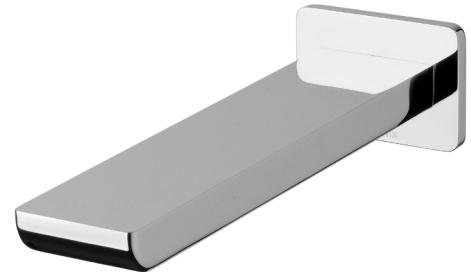

GS776 CHR

FINISH:

CHROME

WELS:

N/A

PARTS LIST

1. DRESS PLATE
2. SPOUT
3. AERATOR
4. O-RING
5. SCREW

MAINTENANCE AND CARE: