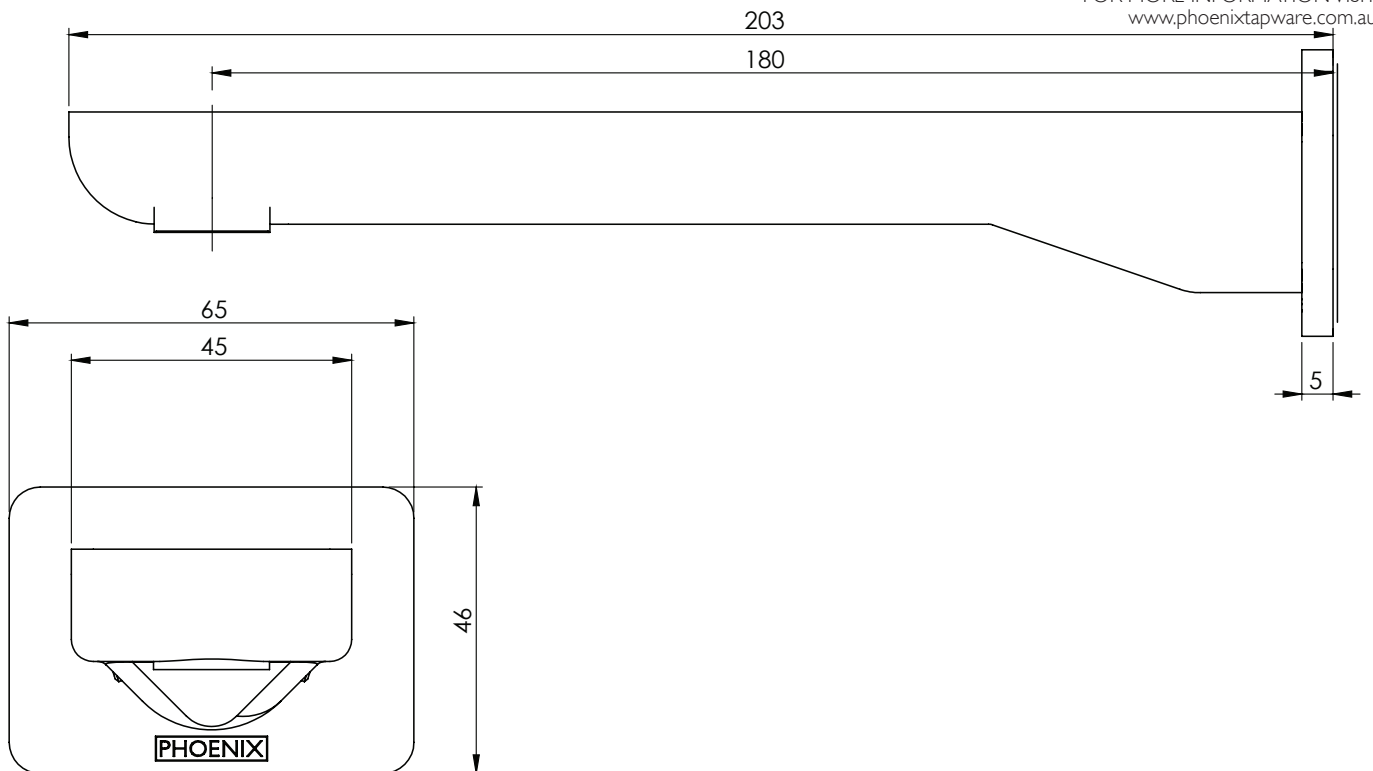

PHOENIX

SPECIFICATIONS

GLOSS

WALL BATH OUTLET 180MM

PRODUCT CODE:	GS776 CHR
FINISH:	CHROME
WELS:	N/A

INFORMATION:

TEMPERATURE RATING:	MIN 1° - MAX 75°
PRESSURE RATING:	MIN 150 kPa - MAX 500 kPa

AVAILABLE IN:

CHROME

FOR MORE INFORMATION VISIT www.phoenixtapware.com.au

PLEASE [CLICK HERE TO VIEW FULL WARRANTY](#)

While we aim to ensure the specifications shown are correct at time of printing, Phoenix Tapware reserves the right to make modifications without prior notice. Always use the physical product measurements for mark-ups and roughing-in as the line drawing shown may differ from the actual product over time. All measurements are shown in millimetres.