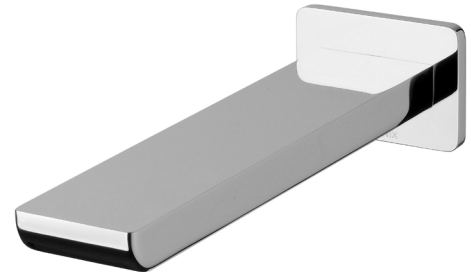

PHOENIX

SPECIFICATIONS

GLOSS

WALL BATH OUTLET 180MM

PRODUCT CODE:	GS776 CHR
FINISH:	CHROME
WELS:	N/A

INFORMATION:

TEMPERATURE RATING:	MIN 1° - MAX 75°
PRESSURE RATING:	MIN 150 kPa - MAX 500 kPa

AVAILABLE IN: