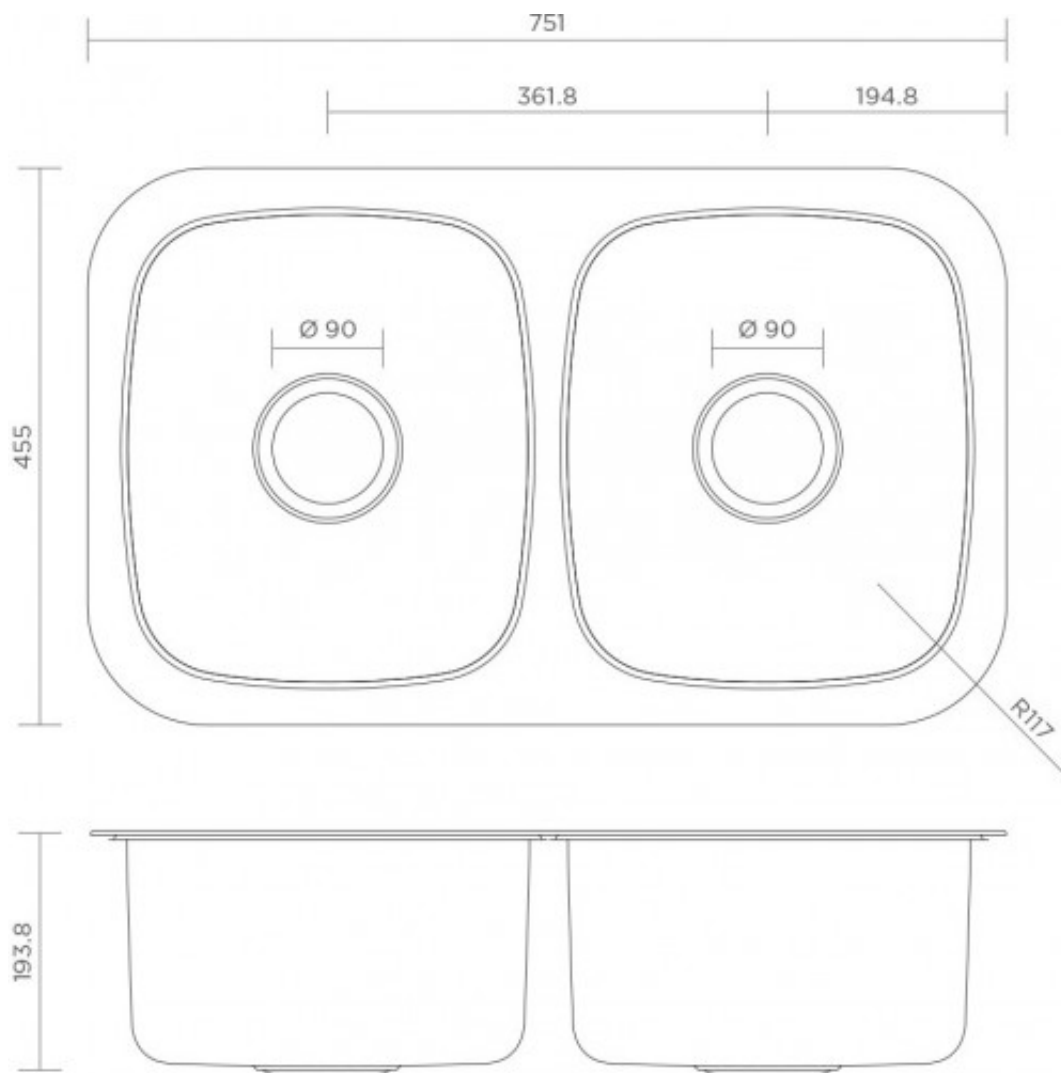

Essential Double Undermount Sink

PRODUCT SPECIFICATION

Product Code	139365
Material	18-10 304 grade stainless steel
Finish	Polished
Warranty	Visit www.raymor.com.au
Size	751mm x 455mm x 194mm deep
Thickness	0.8mm
Configuration	Standard double bowl orientation
Design	Radiused bowl
Bowl Capacity	21 litre (per bowl)
Tap hole	N/A

SPARE PARTS

- 154364 Sink Overflow Kit Ac13

Printed:27/09/2020

© Raymor 2017. All rights reserved.

Version 1 1/09/2017

All measurements are in millimetres and are to be used as a guide only. Specifications and materials may change without notice. Whilst all care has been taken to ensure that all details are correct at the time of print we reserve the right to correct any errors, inaccuracies or omissions or to change or update any details or information at any time without notice.

*Subject to terms and conditions available at raymor.com.au

Raymor
more like you