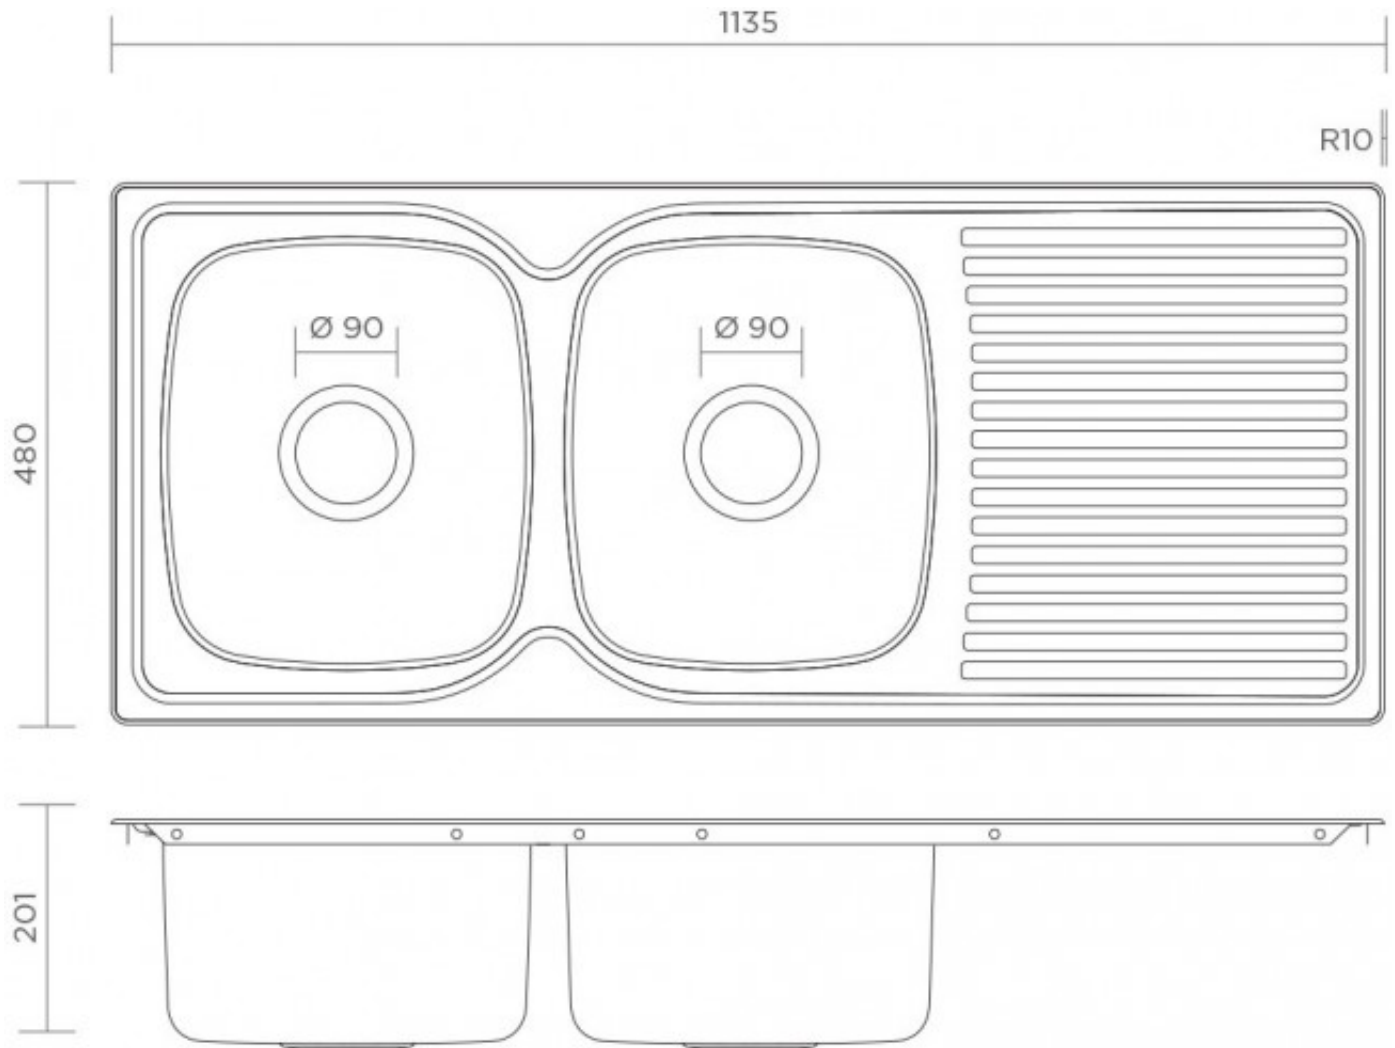

Essential Double Bowl Sink

Product Code:139372

1800 RAYMOR
raymor.com.au

Raymor
more like you

Essential Double Bowl Sink

PRODUCT SPECIFICATION

Product Code	139372
Material	18-10 304 grade stainless steel
Finish	Polished
Warranty	Visit www.raymor.com.au
Size	1135mm x 480mm x 201mm deep
Thickness	0.8mm
Configuration	Right hand bowls, left hand drainer
Design	Radiused bowl with drainer
Bowl Capacity	21 litre (per bowl)
Tap hole	Single tap hole

SPARE PARTS

- 154363 Sink Clips Top Mount Spsct Pack Of 12
- 154364 Sink Overflow Kit Ac13

Printed:27/09/2020

© Raymor 2017. All rights reserved.

Version 1 1/09/2017

All measurements are in millimetres and are to be used as a guide only. Specifications and materials may change without notice. Whilst all care has been taken to ensure that all details are correct at the time of print we reserve the right to correct any errors, inaccuracies or omissions or to change or update any details or information at any time without notice.