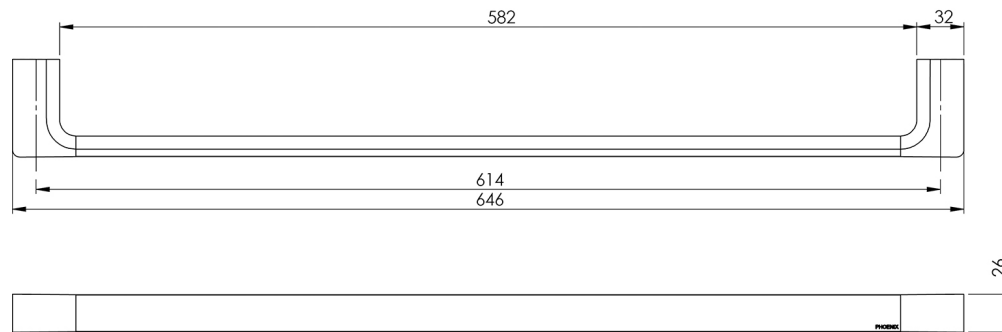

GLOSS

GLOSS SINGLE TOWEL RAIL 600MM

SPECIFICATIONS

AVAILABLE IN

GS804
Chrome

GS804-40
Brushed
Nickel

GS804 MB
Matte Black

GS804-12
Brushed
Gold