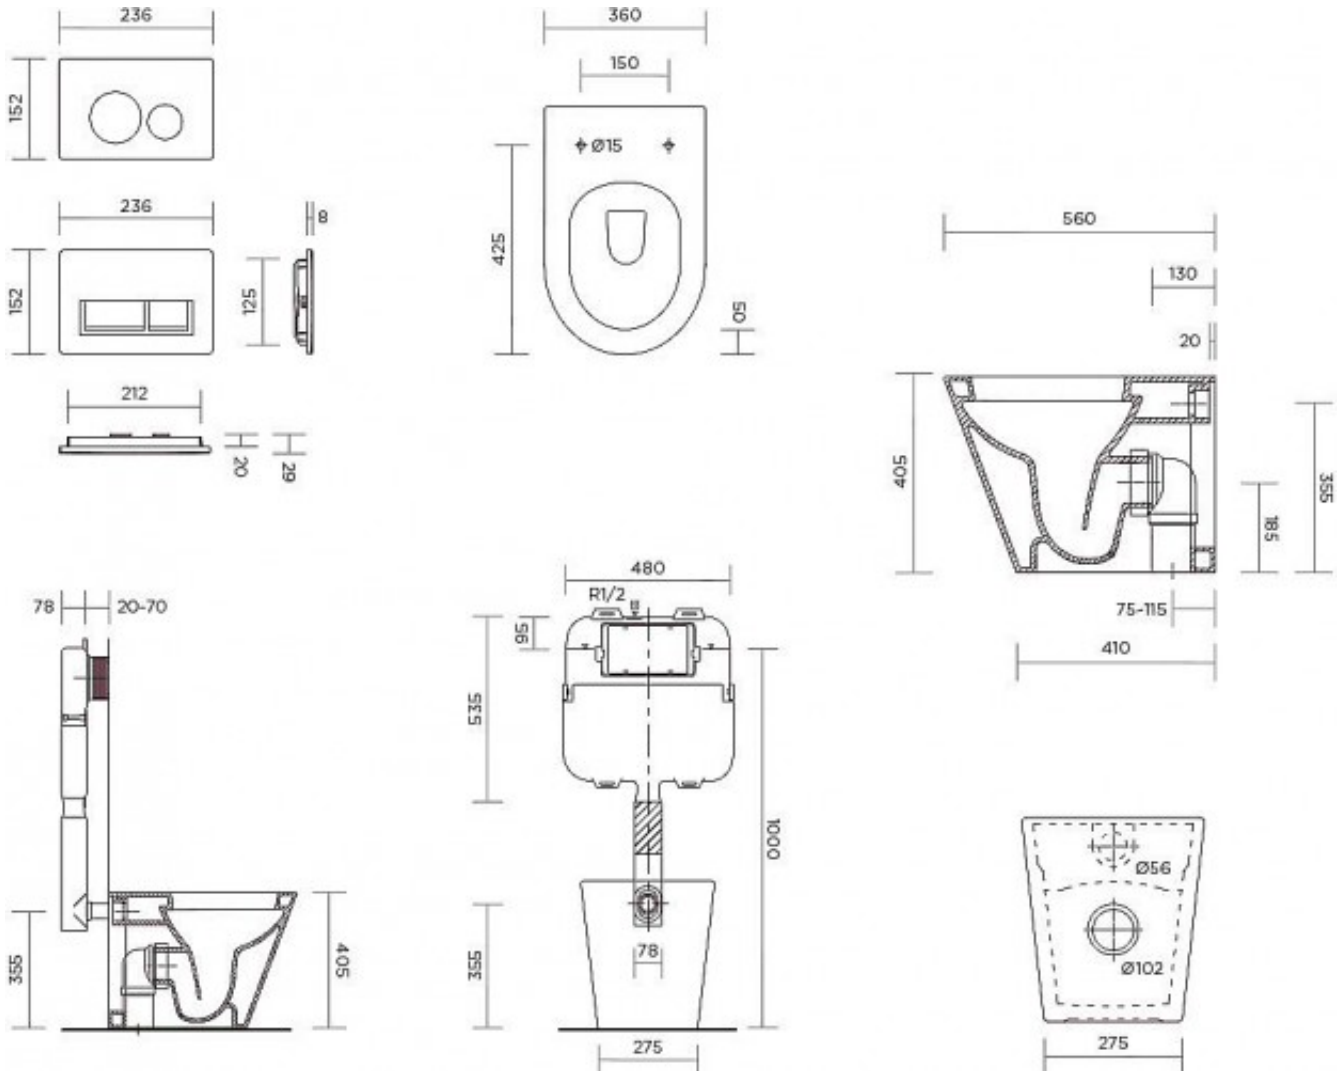

BYRON WALL FACED SUITE C/P RECTANGLE BUTTON BLACK

Product Code:137091

1800 RAYMOR
raymor.com.au

Raymor
more like you

BYRON WALL FACED SUITE C/P RECTANGLE BUTTON BLACK TRIM

PRODUCT SPECIFICATION

Product Code	137091
Warranty	Visit www.raymor.com.au
Pan	Vitreous China
Cistern	In-Wall
Item Colour	White
Rim Type	Boxed Rim
Button	Rectangular Chrome Plate, black trim - rectangular Buttons
Seat	Soft Close, quick release with metal hinges
Trap Type	S-trap set out 75mm-115mm as standard P-trap floor to centre of outlet 185mm
WELS-Rating	WELS 4 STAR 3.5L AVG FLUSH VOL
Inlet Valve	WDI universal inlet valve (fixed top entry point)
Outlet Valve	WDI dual flush outlet valve

Printed:27/09/2020

© Raymor 2017. All rights reserved.

Version 1 1/09/2017

All measurements are in millimetres and are to be used as a guide only. Specifications and materials may change without notice. Whilst all care has been taken to ensure that all details are correct at the time of print we reserve the right to correct any errors, inaccuracies or omissions or to change or update any details or information at any time without notice.